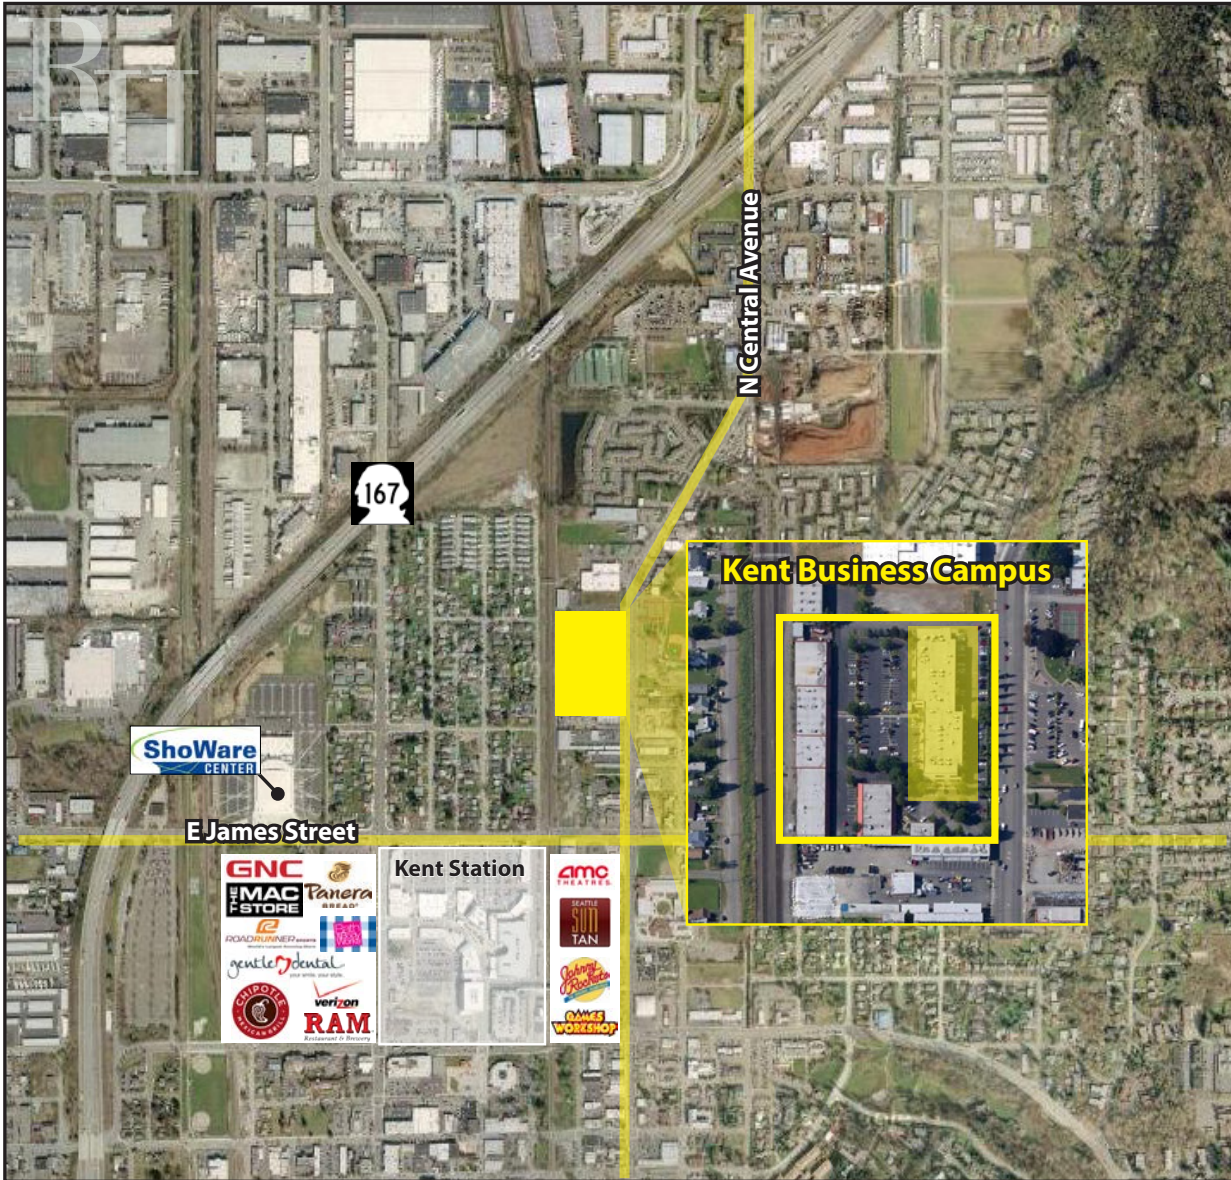

KENT BUSINESS CAMPUS

841 N Central Avenue, Kent, WA 98032

For more information, contact:

**ROSEN~HARBOTTLE
COMMERCIAL REAL ESTATE**

Grant Rubenstein
(425) 289-2220
grant@rosenharbottle.com

Brian Stewart
(425) 289-2222
brians@rosenharbottle.com
www.rosenharbottle.com

Rosen-Harbottle Commercial Real Estate | P.O. Box 5003 Bellevue, WA 98009-5003
phone: (425) 454-3030 fax: (425) 454-6705 | www.rosenharbottle.com

The information provided has been obtained from sources believed reliable. While we do not doubt its accuracy, we have not verified and make no guarantee, warranty or representation about it. It is your sole responsibility to independently confirm its accuracy and completeness.