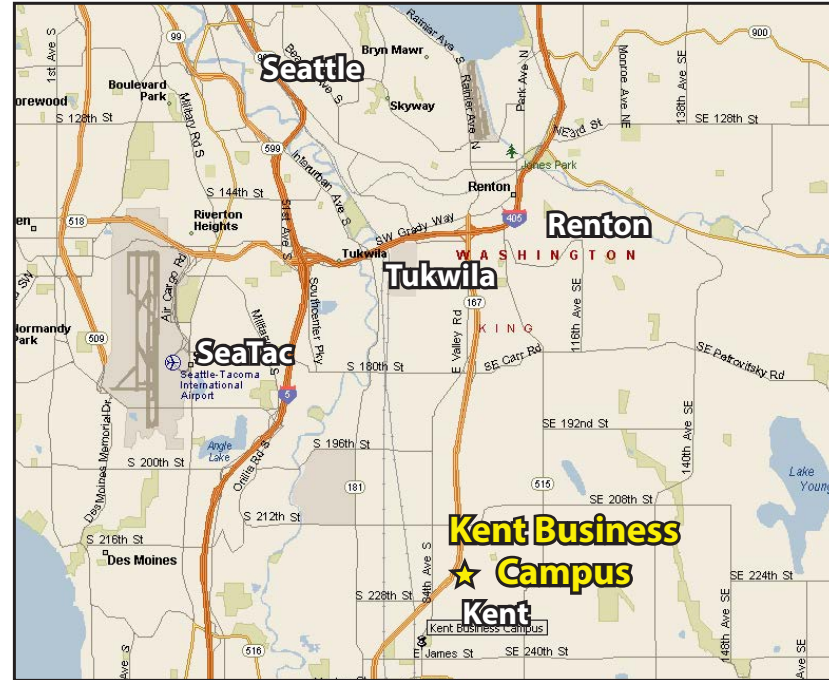

KENT BUSINESS CAMPUS

841 N Central Avenue, Kent, WA 98032

For more information, contact:

**ROSEN~HARBOTTLE
COMMERCIAL REAL ESTATE**

Grant Rubenstein
(425) 289-2220
grant@rosenharbottle.com

Brian Stewart
(425) 289-2222
brians@rosenharbottle.com
www.rosenharbottle.com

Rosen-Harbottle Commercial Real Estate | P.O. Box 5003 Bellevue, WA 98009-5003
phone: (425) 454-3030 fax: (425) 454-6705 | www.rosenharbottle.com

The information provided has been obtained from sources believed reliable. While we do not doubt its accuracy, we have not verified and make no guarantee, warranty or representation about it. It is your sole responsibility to independently confirm its accuracy and completeness.