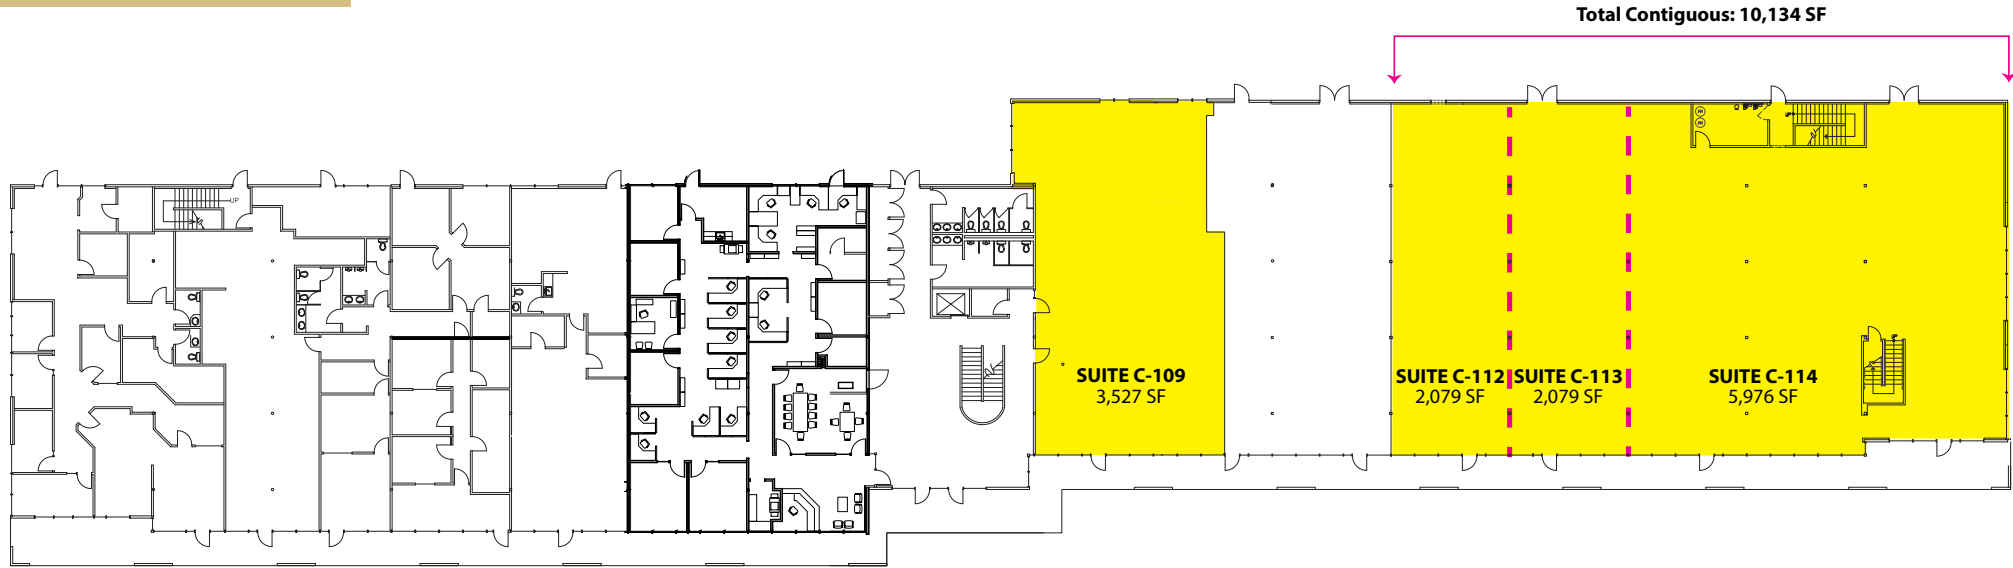

KENT BUSINESS CAMPUS

841 N Central Avenue, Kent, WA 98032

Building C - First Floor