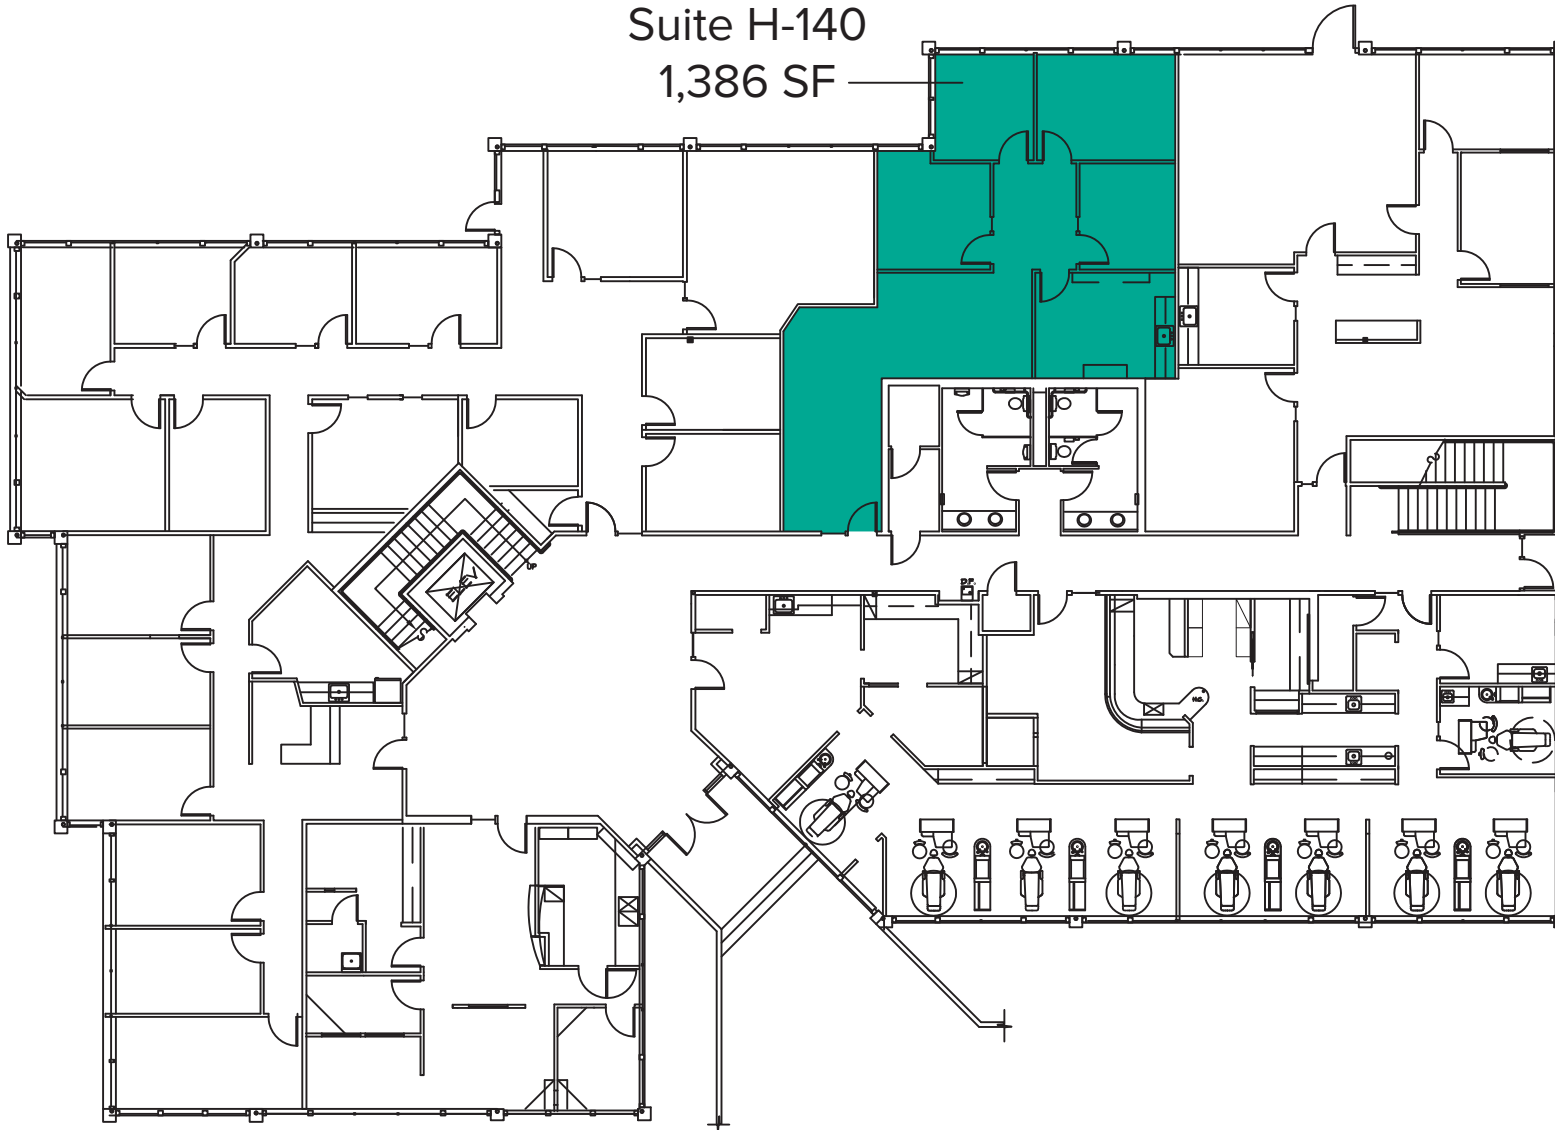

Suite H-140  
1,386 SF

**MEADOW CREEK**  
**BUILDING H - FIRST FLOOR**  
22525 SE 64TH PLACE  
ISSAQUAH, WA 98027