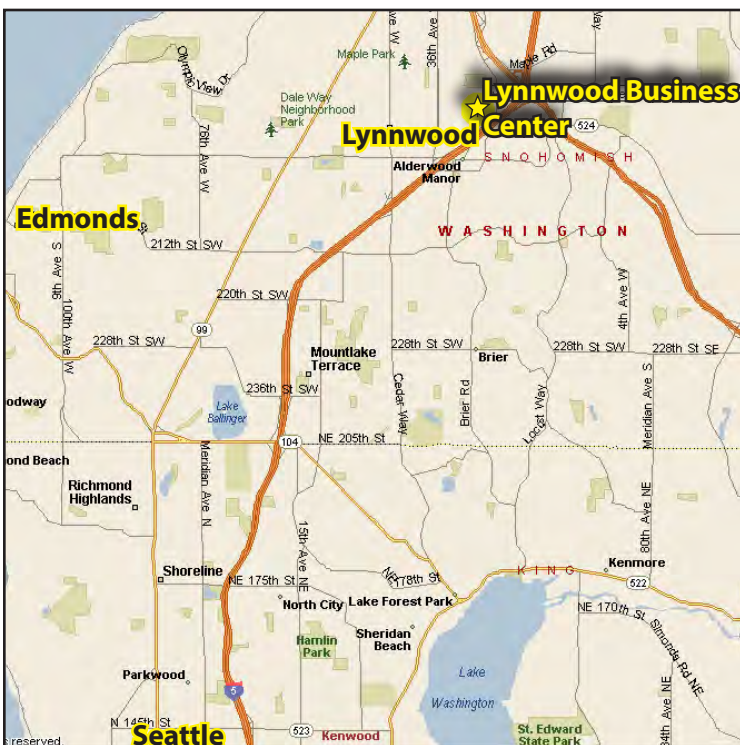

LYNNWOOD BUSINESS CENTER

19231 36th Avenue W, Lynnwood, WA 98036

For more information, contact:

**ROSEN-HARBOTTLE
COMMERCIAL REAL ESTATE**

Caleb Farnworth, CCIM

(425) 289-2235

calebf@rosenharbottle.com

Grant Rubenstein

(425) 289-2220

grant@rosenharbottle.com

www.rosenharbottle.com

Rosen-Harbottle Commercial Real Estate | P.O. Box 5003 Bellevue, WA 98009-5003

phone: (425) 454-3030 fax: (425) 454-6705 | www.rosenharbottle.com

The information provided has been obtained from sources believed reliable. While we do not doubt its accuracy, we have not verified and make no guarantee, warranty or representation about it. It is your sole responsibility to independently confirm its accuracy and completeness.