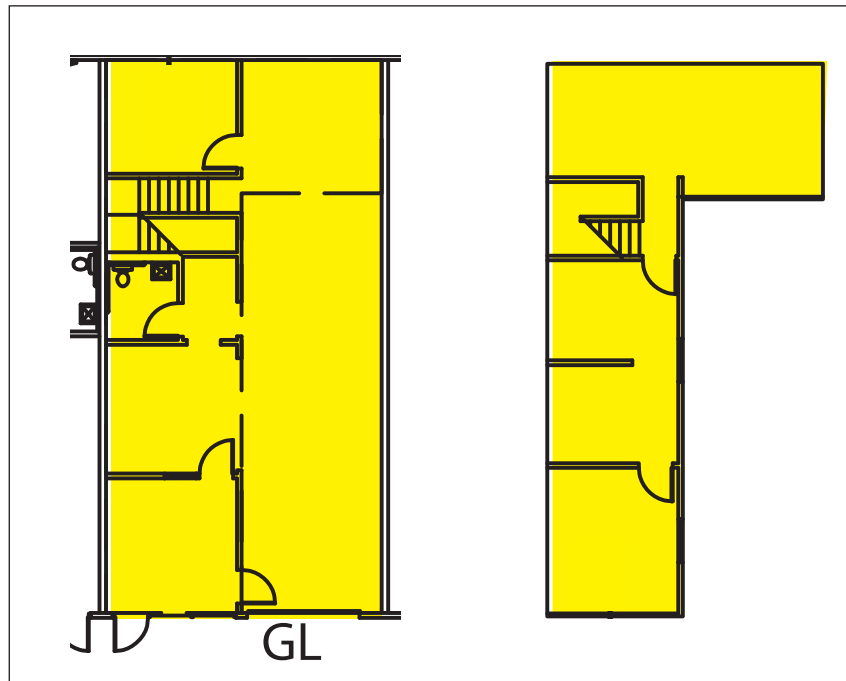

www.rosenharbottle.com

LYNNWOOD BUSINESS CENTER

19231 36th Avenue W, Lynnwood, WA 98036

Suite F: 1,612 SF Total

Rosen-Harbottle Commercial Real Estate | P.O. Box 5003 Bellevue, WA 98009-5003
phone: (425) 454-3030 fax: (425) 454-6705 | www.rosenharbottle.com