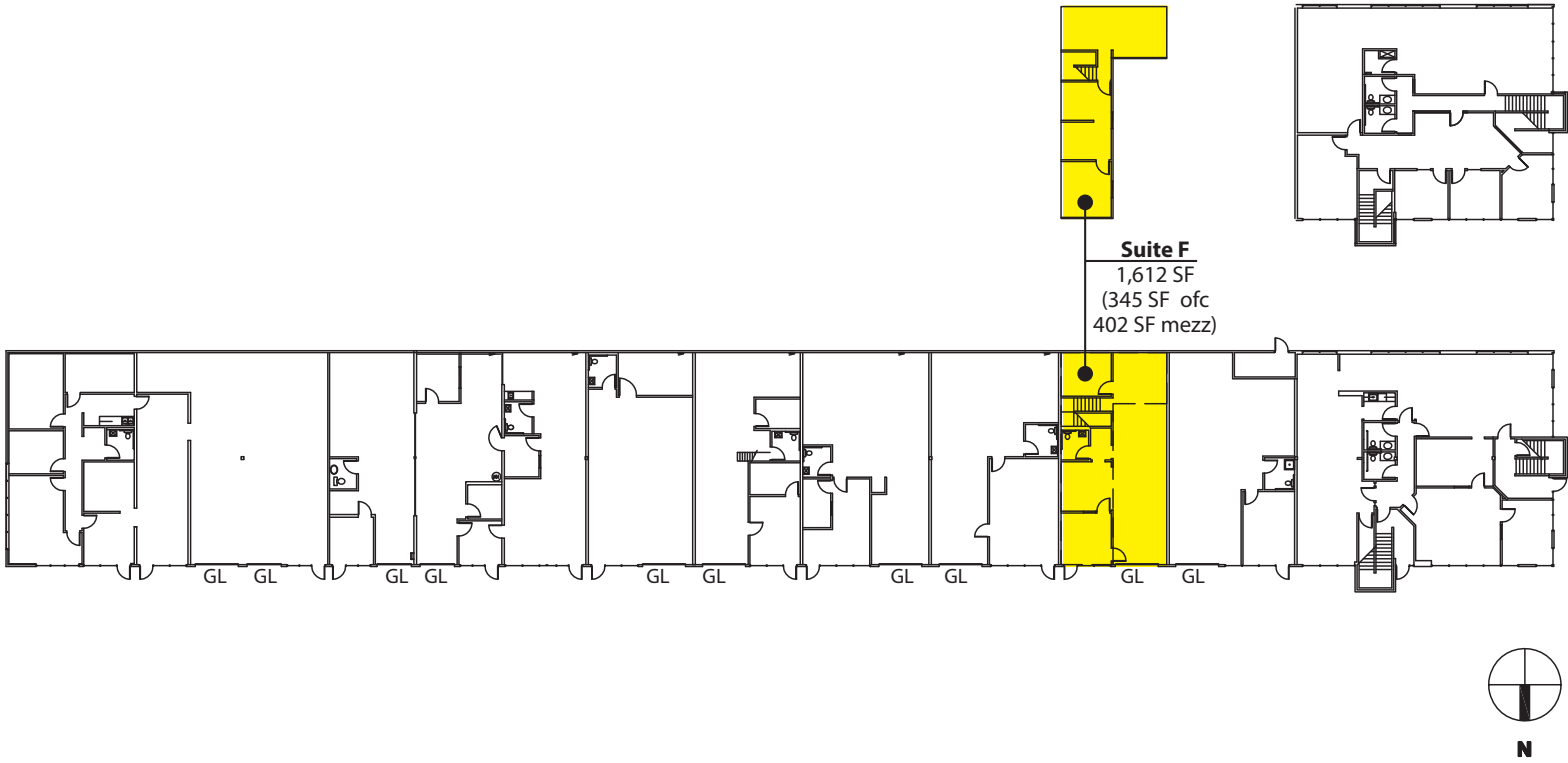

LYNNWOOD BUSINESS CENTER

19231 36th Avenue W, Lynnwood, WA 98036