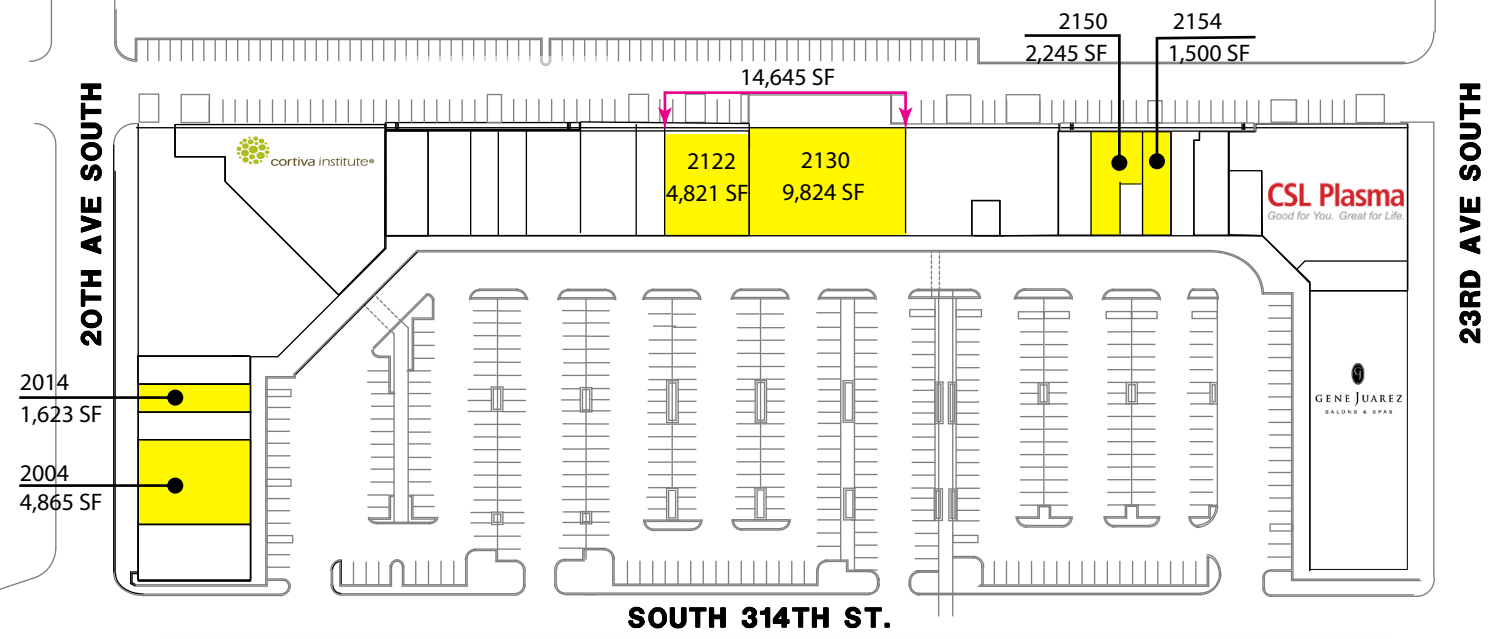

SOUTH 312TH ST.

20TH AVE SOUTH

23RD AVE SOUTH

SOUTH 314TH ST.

Federal Way Performing Arts and Events Center
- NOW Open -

Federal Way Transit Center
↓

HILLSIDE PLAZA SHOPPING CENTER

2000-2222 S 314th Street | Federal Way, WA 98003