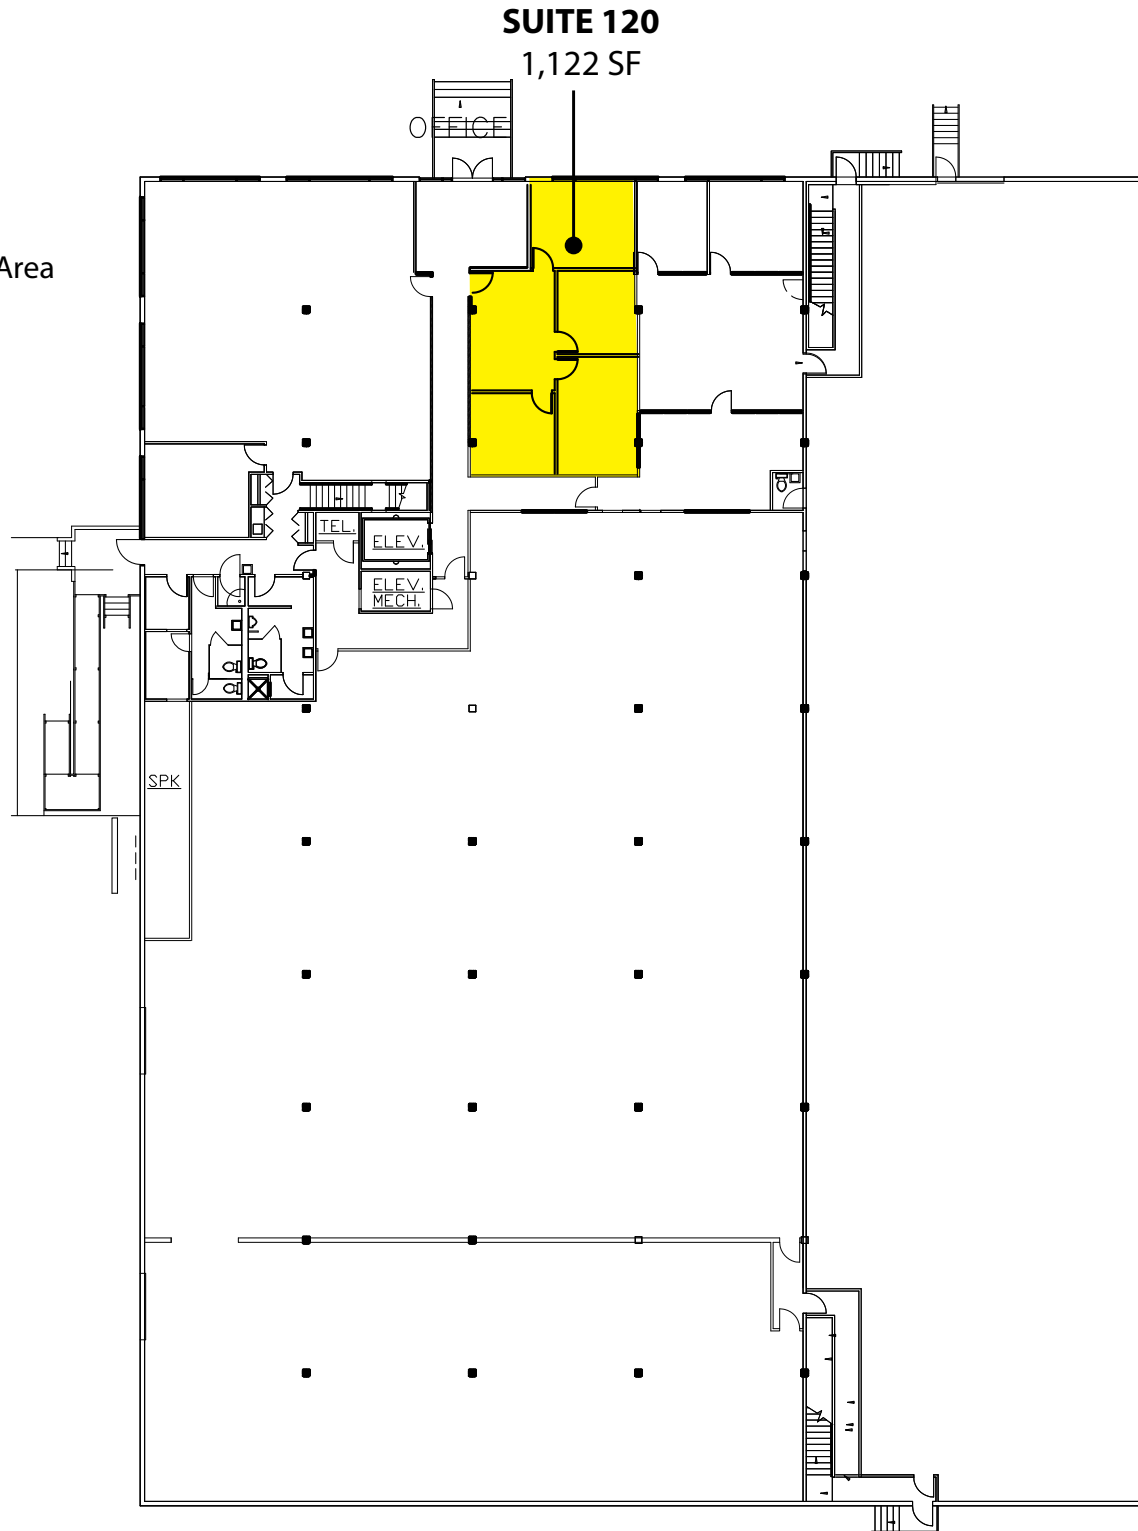

BEAR CREEK PLAZA

19011 Woodinville-Snohomish Road NE, Woodinville, WA 98072

SMALL, FIRST FLOOR OFFICE

1,122 SF Available

\$22.50/SF, Gross

BUILDING FEATURES:

- Excellent Freeway Access to SR-522 & I-405
- Building Signage Facing SR 522 & Woodinville-Snohomish Road
- Elevator
- Abundant Parking
- Sprinklered Building
- Close to Downtown Woodinville, Costco & Wineries

BEAR CREEK PLAZA

19011 Woodinville-Snohomish Road NE, Woodinville, WA 98072

FIRST FLOOR

Suite 120 - 1,122 SF

\$22.50/SF, Gross

Available NOW

- 3 POs & Conference Room
- Large Reception & Open Work Area
- Direct Lobby Access