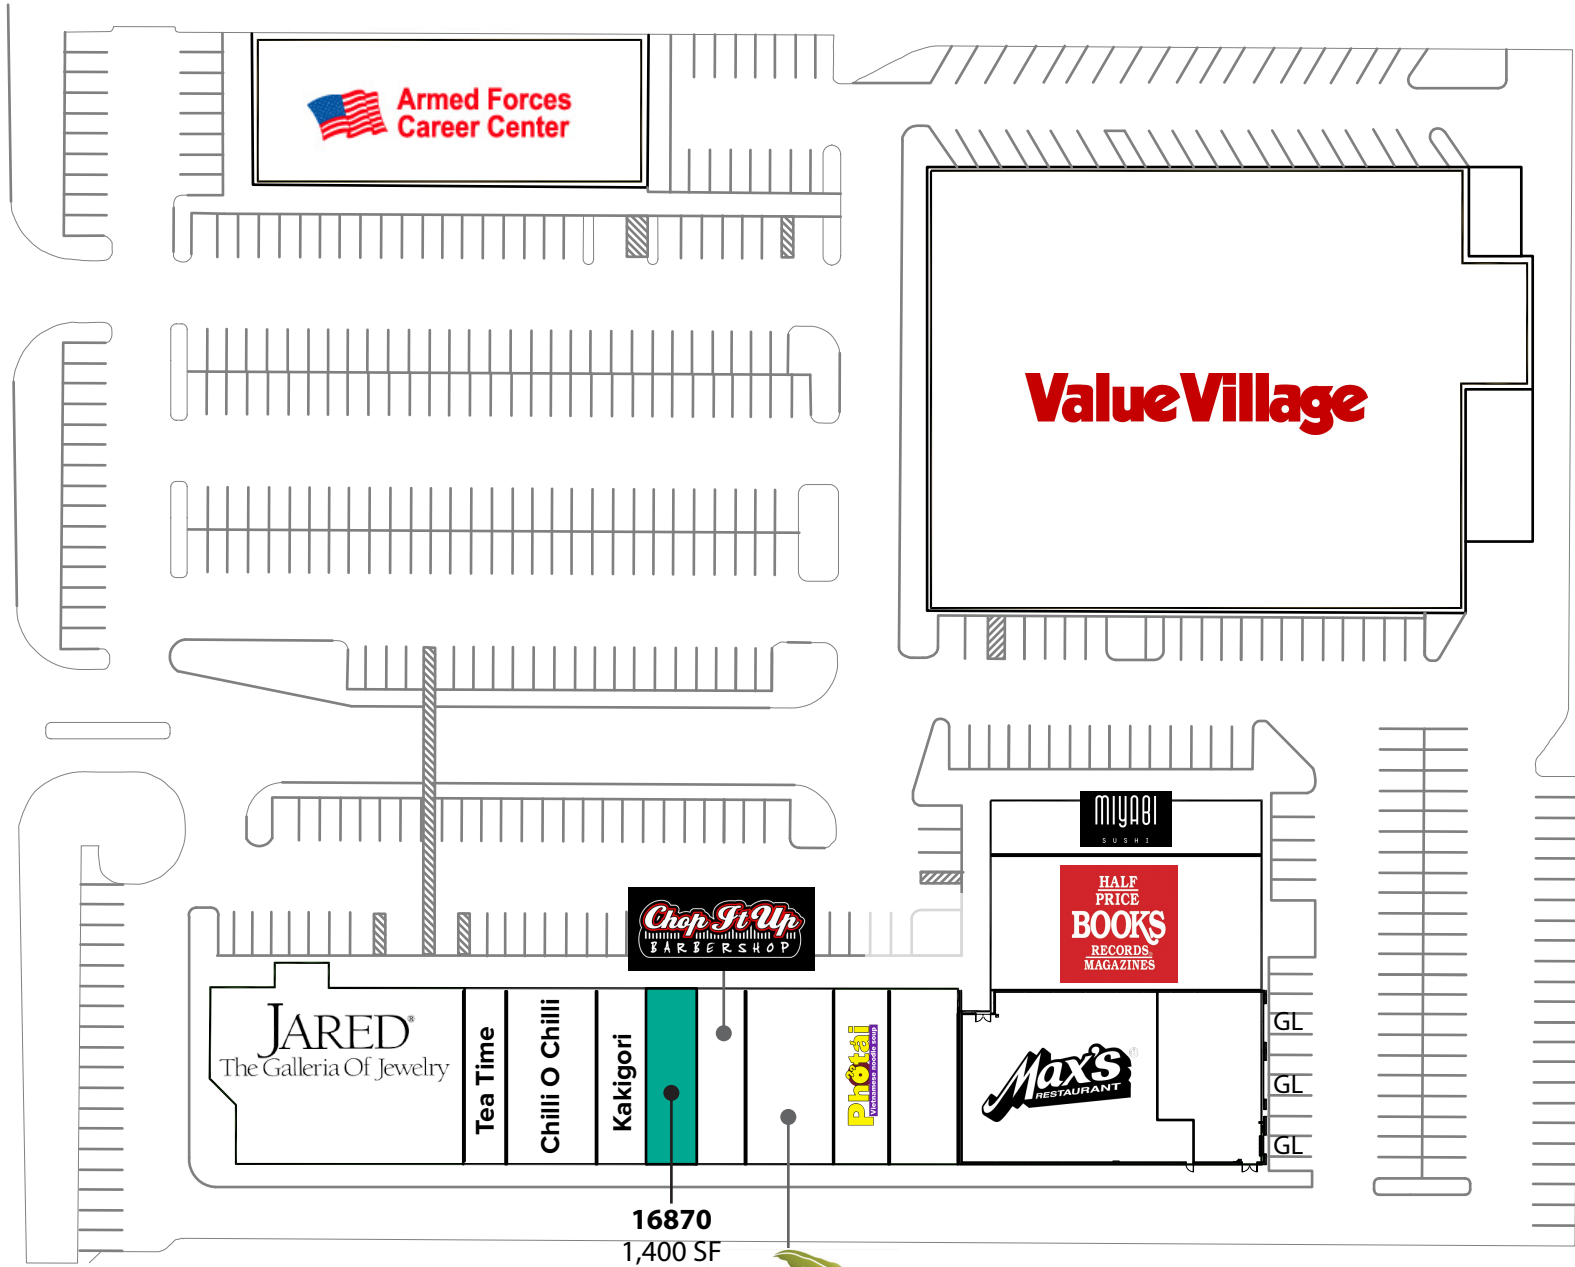

SOUTHCENTER PARKWAY

16870
1,400 SF

SOUTH 168TH ST.

Parkway Square Shopping Center
16820-16890 Southcenter Parkway | Tukwila, WA 98188

ROSEN HARBOTTLE
COMMERCIAL REAL ESTATE