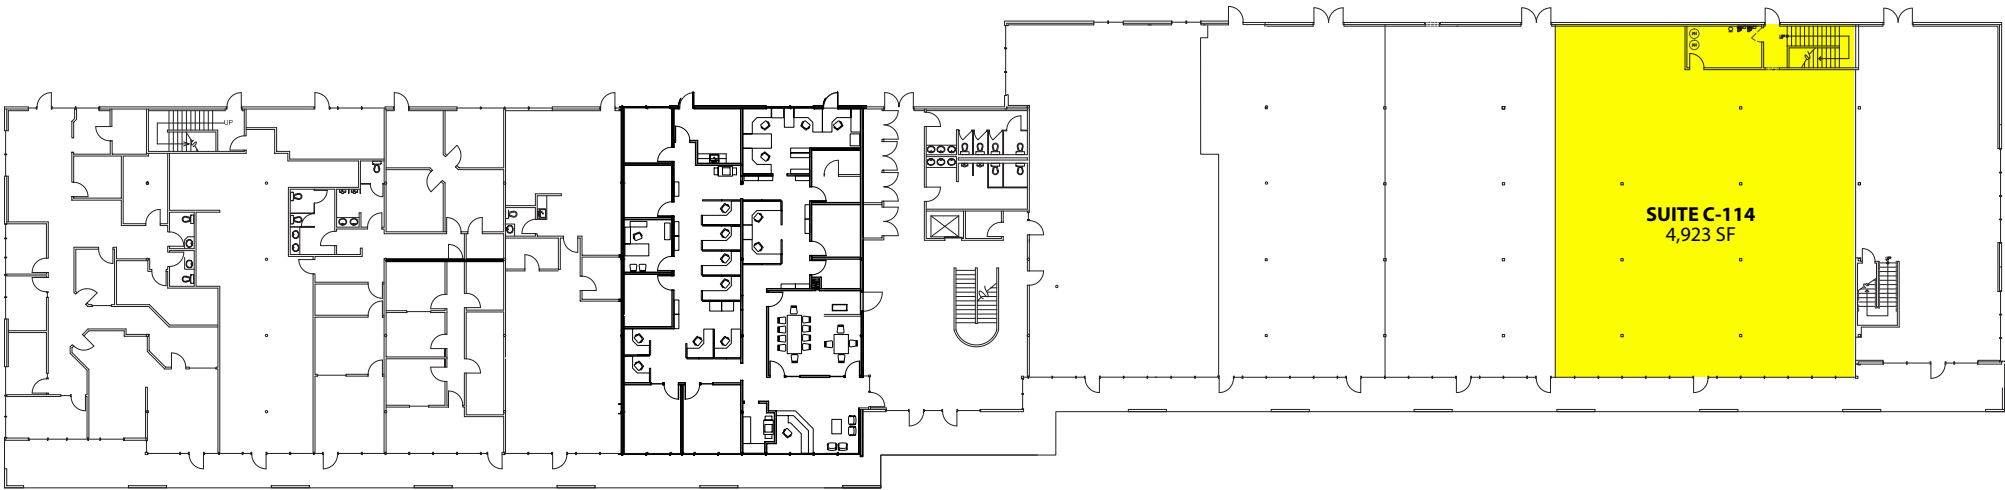

Building C - First Floor

Rosen~Harbottle Commercial Real Estate | P.O. Box 5003 Bellevue, WA 98009-5003
phone: (425) 454-3030 fax: (425) 454-6705 | www.rosenharbottle.com

The information provided has been obtained from sources believed reliable. While we do not doubt its accuracy, we have not verified and make no guarantee, warranty or representation about it. It is your sole responsibility to independently confirm its accuracy and completeness.