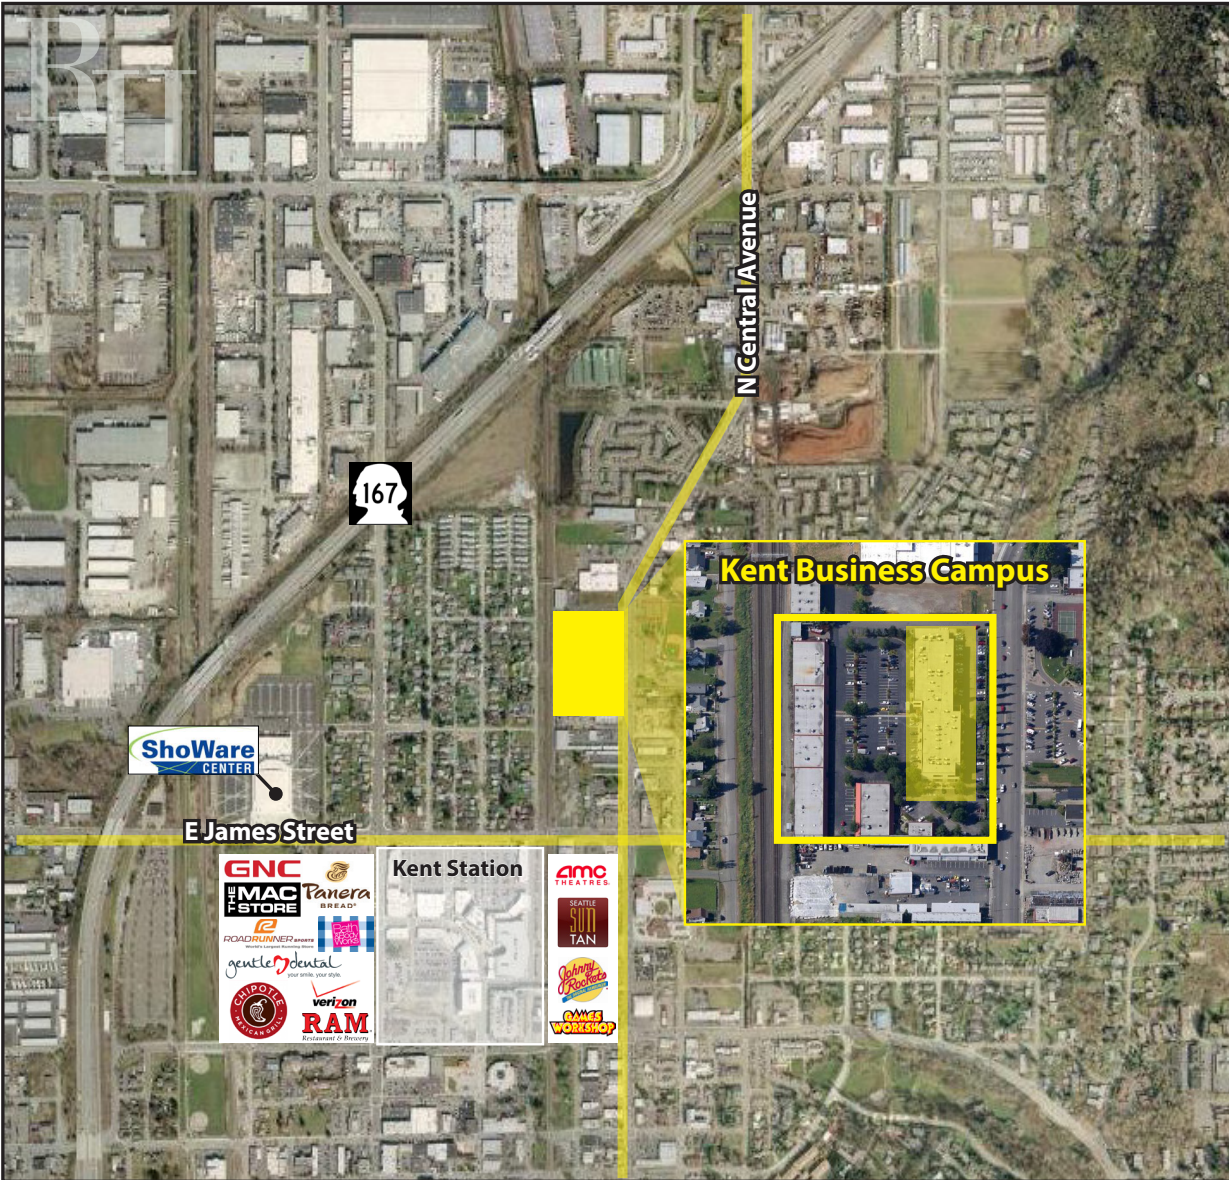

KENT BUSINESS CAMPUS

841 N Central Avenue, Kent, WA 98032

For more information, contact:

**ROSEN~HARBOTTLE
COMMERCIAL REAL ESTATE**

Grant Rubenstein
(425) 289-2220
grant@rosenharbottle.com

www.rosenharbottle.com

Rosen~Harbottle Commercial Real Estate | P.O. Box 5003 Bellevue, WA 98009-5003
phone: (425) 454-3030 fax: (425) 454-6705 | www.rosenharbottle.com

The information provided has been obtained from sources believed reliable. While we do not doubt its accuracy, we have not verified and make no guarantee, warranty or representation about it. It is your sole responsibility to independently confirm its accuracy and completeness.