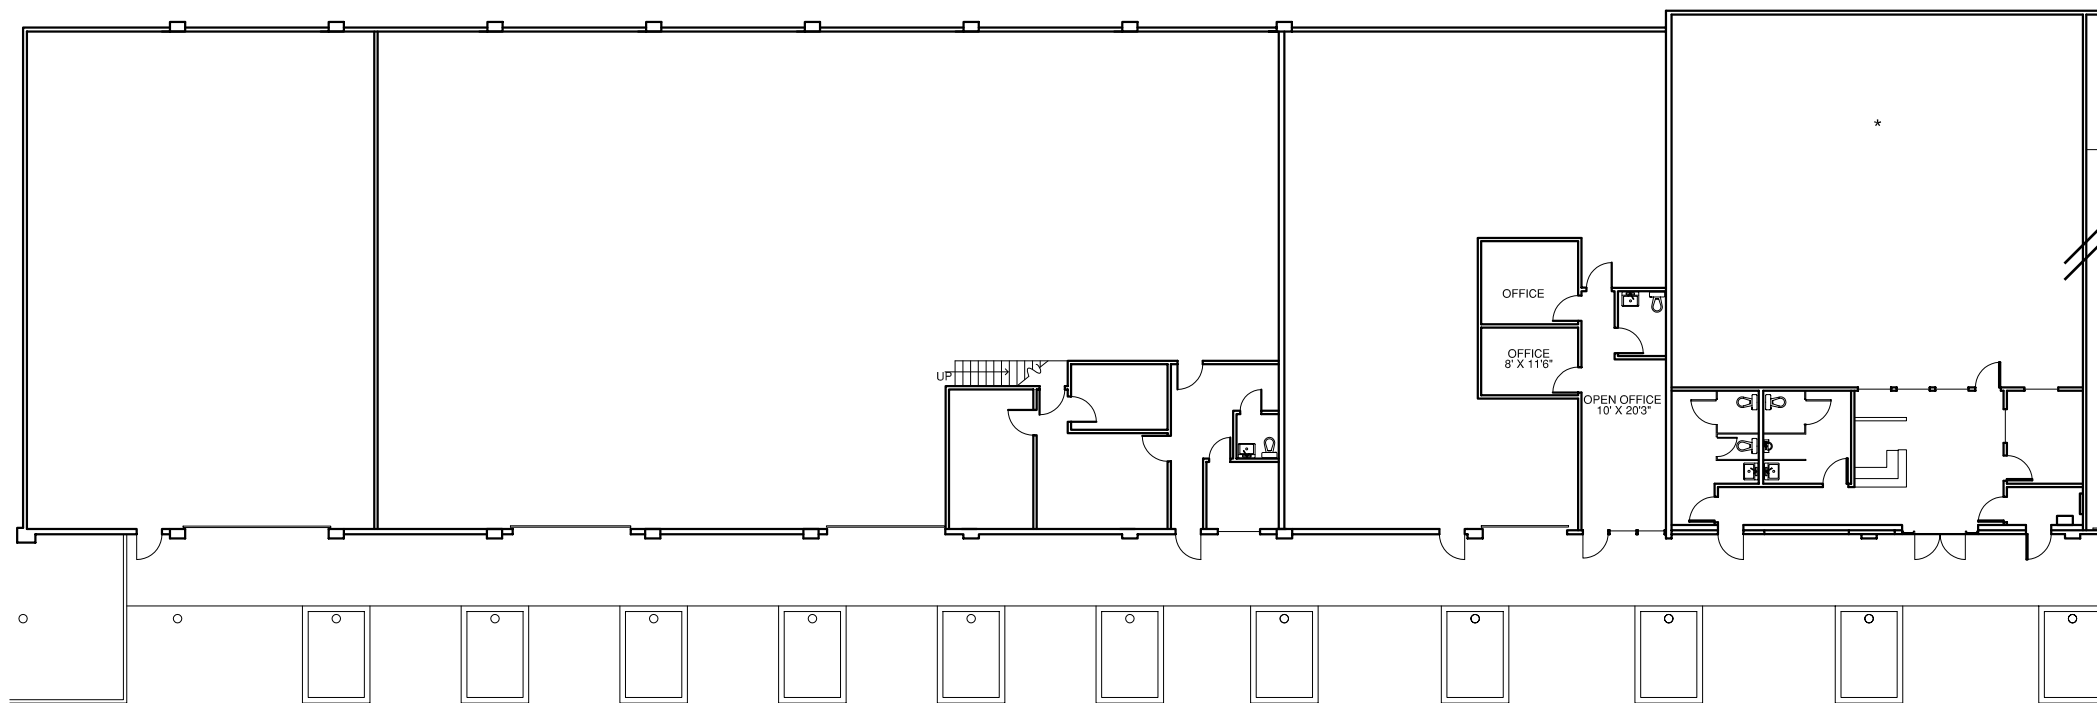

SUITE D-116/118

2,755 SF (170 SF OFC)

SUITE D-132

8,010 SF
(7,182 SF OFC)

 **BUILDING D ~ NORTH END**

 **BUILDING D ~ SOUTH END**