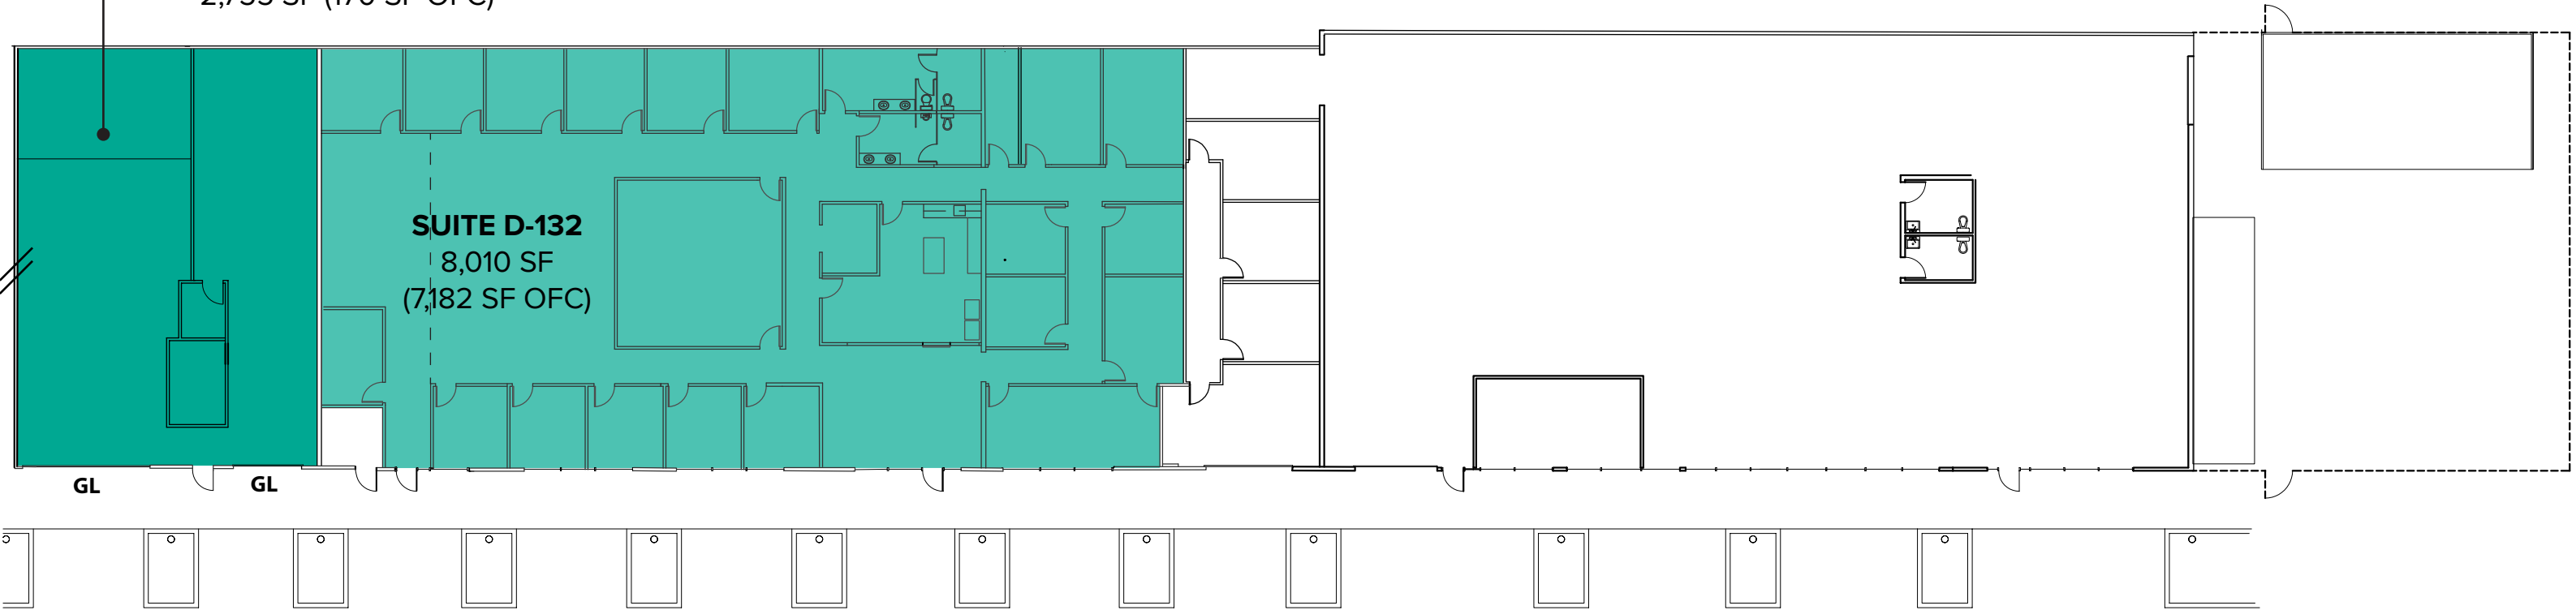

SUITE D-116/118

2,755 SF (170 SF OFC)

SUITE D-132

8,010 SF
(7,182 SF OFC)

 **BUILDING D ~ NORTH END**

 **BUILDING D ~ SOUTH END**