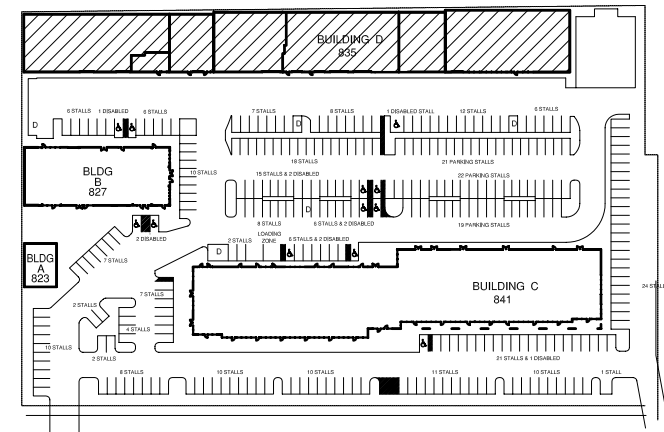

SUITE D-116/118

2,755 SF (170 SF OFC)

SUITE D-132

8,010 SF
(7,182 SF OFC)

 **BUILDING D ~ NORTH END**

 **BUILDING D ~ SOUTH END**