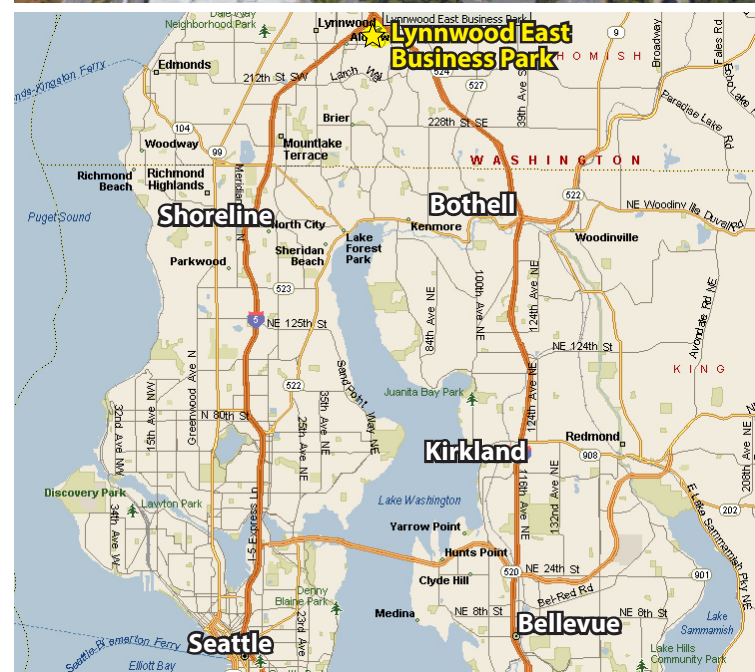

LYNNWOOD EAST BUSINESS PARK

2031 196th Street SW, Lynnwood WA 98036

For more information, contact:

**ROSEN~HARBOTTLE
COMMERCIAL REAL ESTATE**

Caleb Farnworth, CCIM

(425) 289-2235

calebf@rosenharbottle.com

www.rosenharbottle.com

Rosen~Harbottle Commercial Real Estate | P.O. Box 5003 Bellevue, WA 98009-5003

phone: (425) 454-3030 fax: (425) 454-6705 | www.rosenharbottle.com

The information provided has been obtained from sources believed reliable. While we do not doubt its accuracy, we have not verified and make no guarantee, warranty or representation about it. It is your sole responsibility to independently confirm its accuracy and completeness.