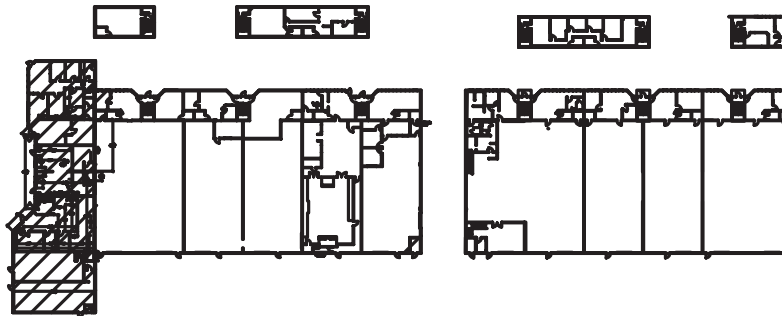

SITE PLAN

Rosen-Harbottle Commercial Real Estate | P.O. Box 5003 Bellevue, WA 98009-5003
phone: (425) 454-3030 fax: (425) 454-6705 | www.rosenharbottle.com

The information provided has been obtained from sources believed reliable. While we do not doubt its accuracy, we have not verified and make no guarantee, warranty or representation about it. It is your sole responsibility to independently confirm its accuracy and completeness.