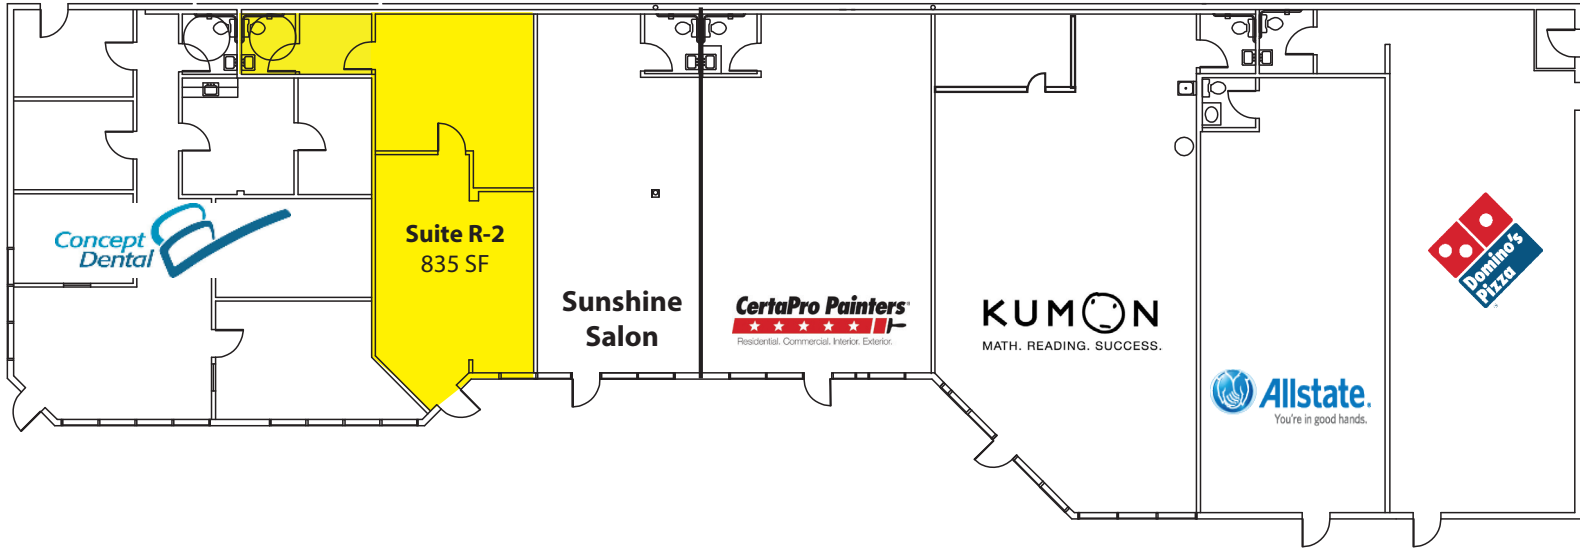

LYNNWOOD EAST BUSINESS PARK

2031 196th Street SW, Lynnwood WA 98036

196th Street SW