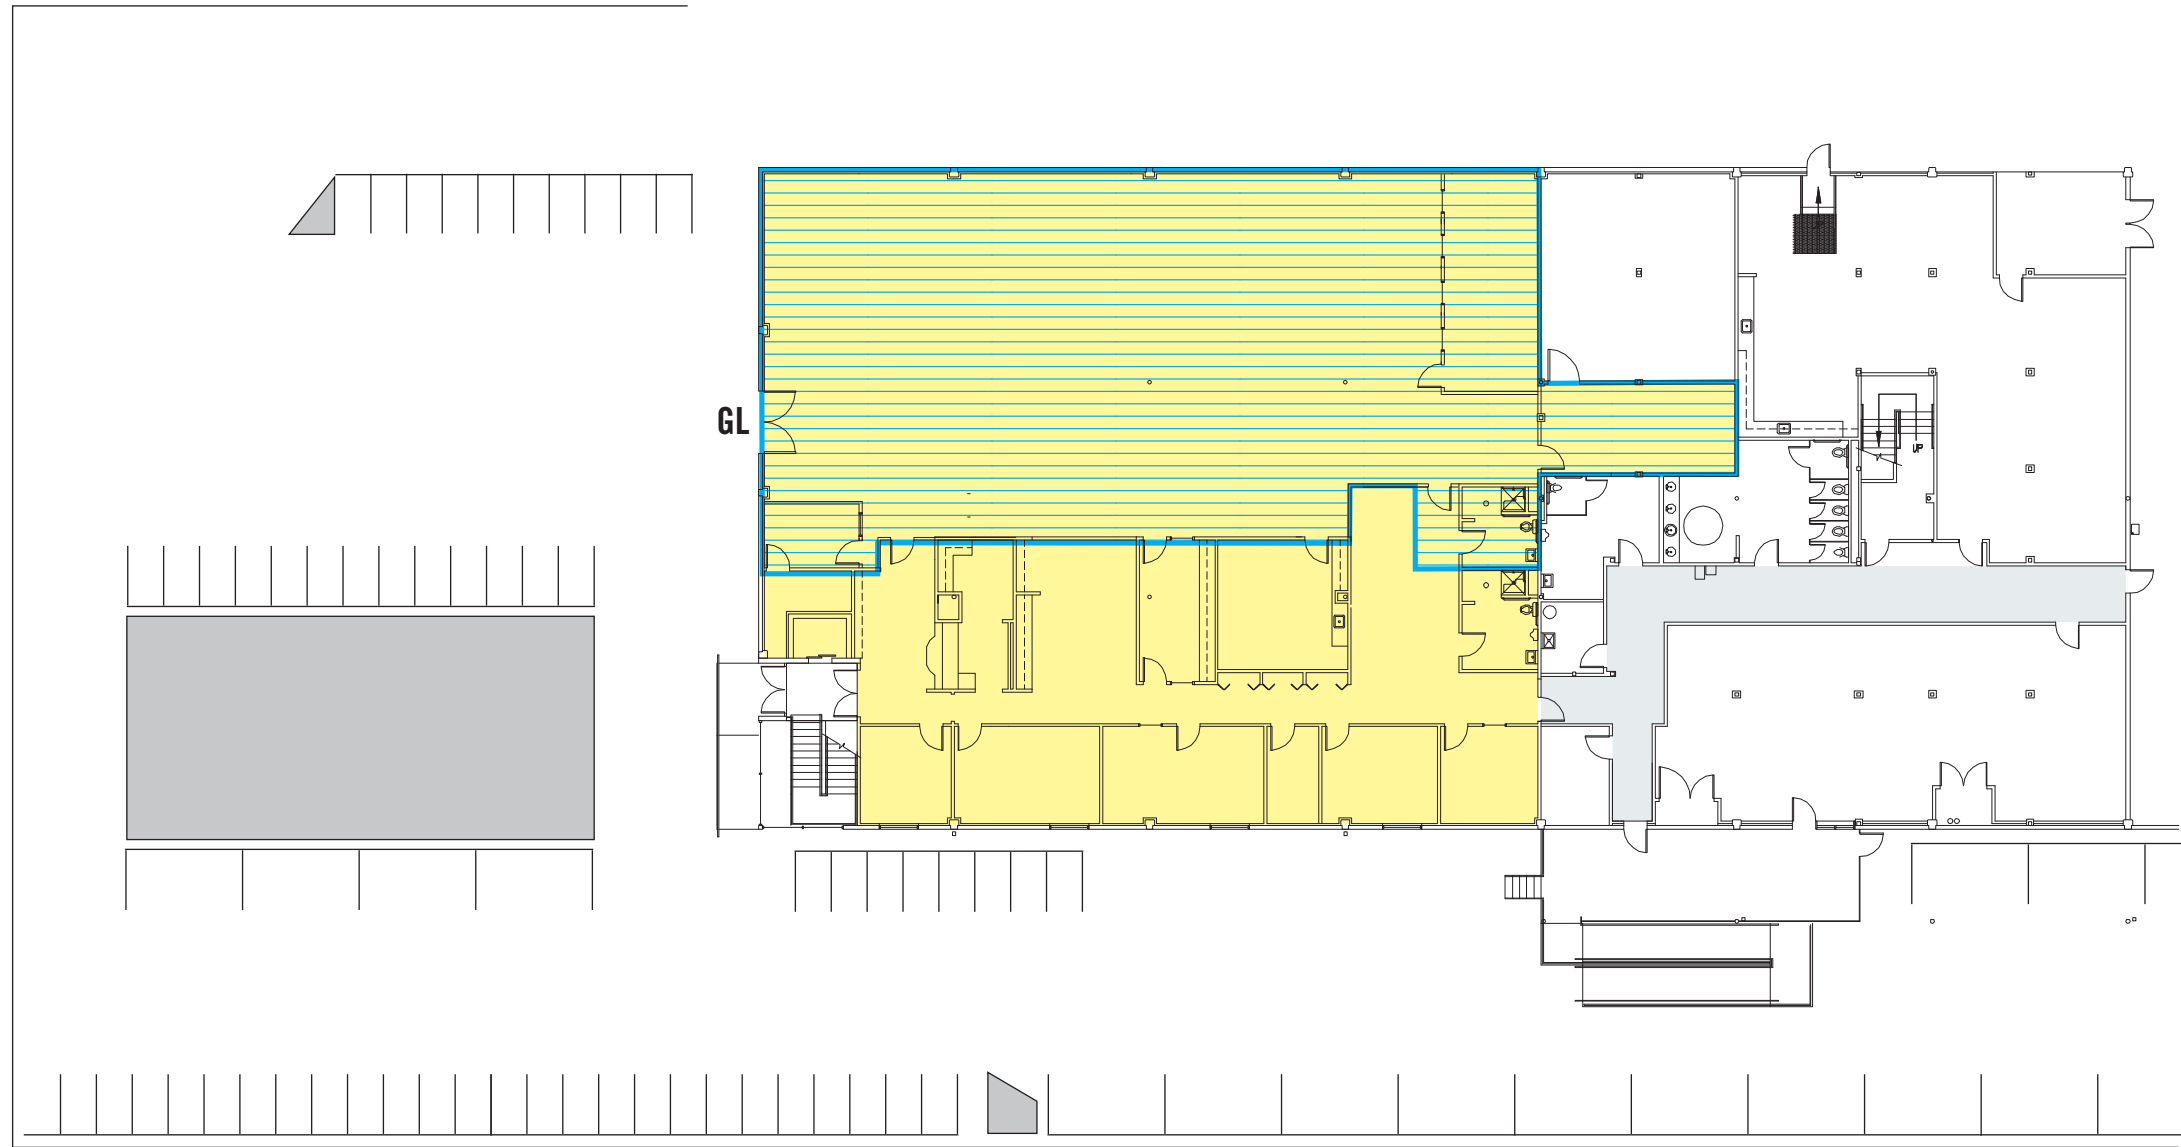

SUITE 150 - Total SF: 8,778 SF

3,601 SF Office

5,177 SF Warehouse

FLOOR PLAN

NOT TO SCALE

MILITARY ROAD SOUTH BUILDING

8300 Military Road S | Seattle, WA

ROSEN HARBOTTLE
COMMERCIAL REAL ESTATE