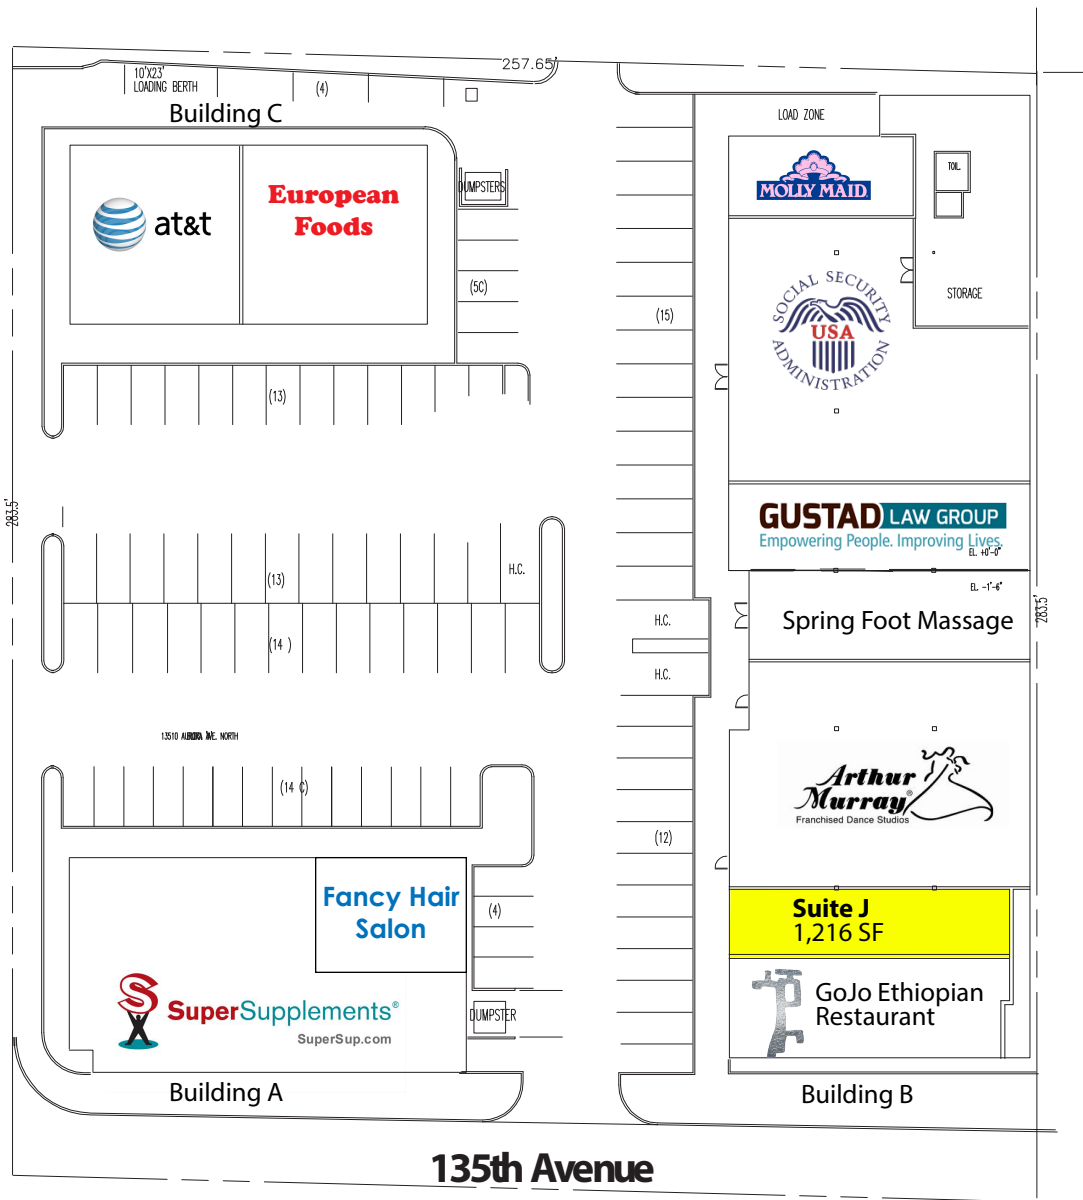

Aurora Avenue

## AURORA CORNER SHOPPING CENTER

13500-13520 AURORA AVE. NORTH  
SEATTLE, WA 98133