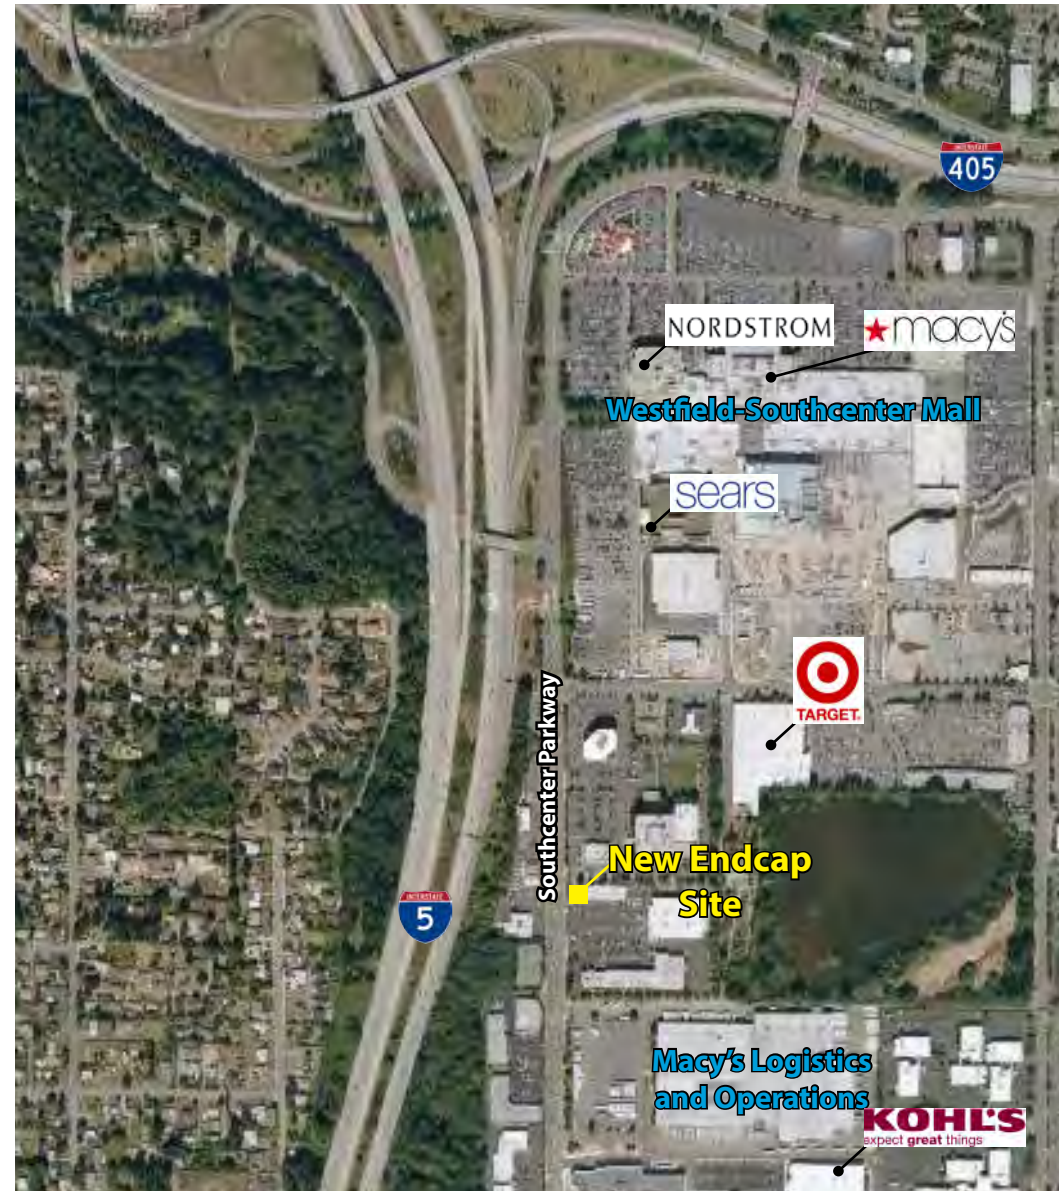

**NEW ENDCAP
AVAILABLE**

ENDCAP SITE

PARKWAY SQUARE SHOPPING CENTER

16600 Southcenter Pkwy | Tukwila, WA

Jack Rosen
(425) 289-2221
jack@rosenharbottle.com

RH | **ROSEN
HARBOTTLE**
COMMERCIAL REAL ESTATE

Brian Stewart
(425) 289-2222
brians@rosenharbottle.com

ENDCAP AVAILABLE

4,691 SF

Contact Listing Agent for Rates

FEATURES:

- Rare Endcap Available on Southcenter Pkwy
- Frontage & Exceptional Signage on Southcenter Parkway
- Traffic Counts: 211,000+ Cars / Day on I-5
28,000+ Cars / Day on Southcenter Pkwy
- Tenants Include Value Village, Jared Jewelers,
Half Price Books & Jimmy John's
- Convenient Access to I-5 & I-405
- Quarter Mile from Westfield-Southcenter Mall

BUILDING A - Endcap Site

PRELIMINARY WEST ELEVATION (FACING SOUTHCENTER PKWY)
SCALE: 1/8" = 1'-0" (PRINTED @ 11 X 17)

RETAIL TRADE MAP

- | | |
|------------------------------|-------------------------------|
| 1. Nordstrom | 18. Kohl's |
| 2. Macy's | 19. Petco |
| 3. Sears | Nordstrom Rack |
| 4. JCPenney | 20. Best Buy |
| 5. ACME Bowling | Michael's |
| 6. Lowe's | Ulta |
| 7. LA Fitness | Red Robin |
| 8. REI | Old Navy |
| Bed Bath & Beyond | Pier1 |
| Guitar Center | Aaron Brother's |
| 9. Olive Garden | 21. Ross Dress for Less |
| 10. Cheesecake Factory | Famous Footwear |
| 11. Outback Steakhouse | Vitamin Shoppe |
| 12. Hilton DoubleTree Suites | |
| 13. Target | 22. Jo-Ann Fabrics and Crafts |
| 14. Barnes & Noble | Babies 'R' Us Toys 'R' Us |
| Office Depot | PetSmart |
| Total Wine & More | 23. Tuesday Morning |
| GameStop | David's Bridal |
| 15. Mattress Depot | Macy's Furniture Gallery |
| Men's Warehouse | |
| 16. BevMo | |
| 17. DSW | |
| Lane Bryant | |
| Carter's | |
| The Old Spaghetti Factory | |
| Panera | |