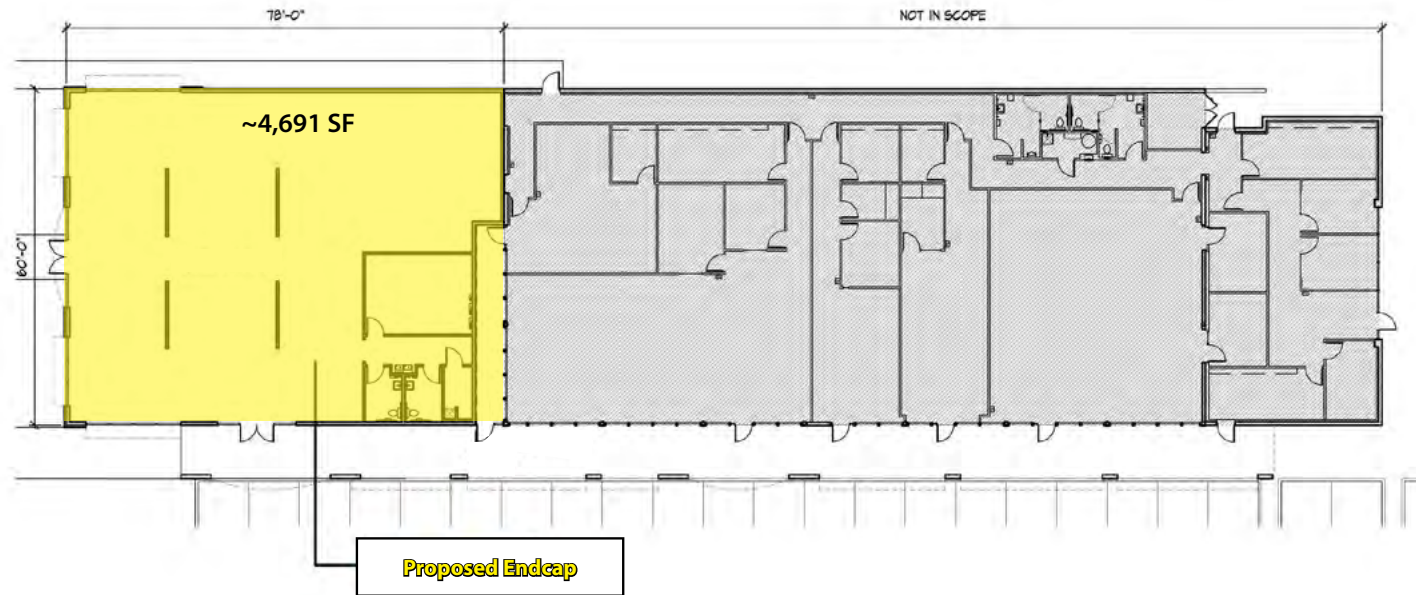

BUILDING A - Endcap Site

PRELIMINARY WEST ELEVATION (FACING SOUTHCENTER PKWY)
SCALE: 1/8" = 1'-0" (PRINTED @ 11 X 17)

RETAIL TRADE MAP

- | | |
|------------------------------|-------------------------------|
| 1. Nordstrom | 18. Kohl's |
| 2. Macy's | 19. Petco |
| 3. Sears | Nordstrom Rack |
| 4. JCPenney | 20. Best Buy |
| 5. ACME Bowling | Michael's |
| 6. Lowe's | Ulta |
| 7. LA Fitness | Red Robin |
| 8. REI | Old Navy |
| Bed Bath & Beyond | Pier1 |
| Guitar Center | Aaron Brother's |
| 9. Olive Garden | 21. Ross Dress for Less |
| 10. Cheesecake Factory | Famous Footwear |
| 11. Outback Steakhouse | Vitamin Shoppe |
| 12. Hilton DoubleTree Suites | |
| 13. Target | 22. Jo-Ann Fabrics and Crafts |
| 14. Barnes & Noble | Babies 'R' Us Toys 'R' Us |
| Office Depot | PetSmart |
| Total Wine & More | 23. Tuesday Morning |
| GameStop | David's Bridal |
| 15. Mattress Depot | Macy's Furniture Gallery |
| Men's Warehouse | |
| 16. BevMo | |
| 17. DSW | |
| Lane Bryant | |
| Carter's | |
| The Old Spaghetti Factory | |
| Panera | |