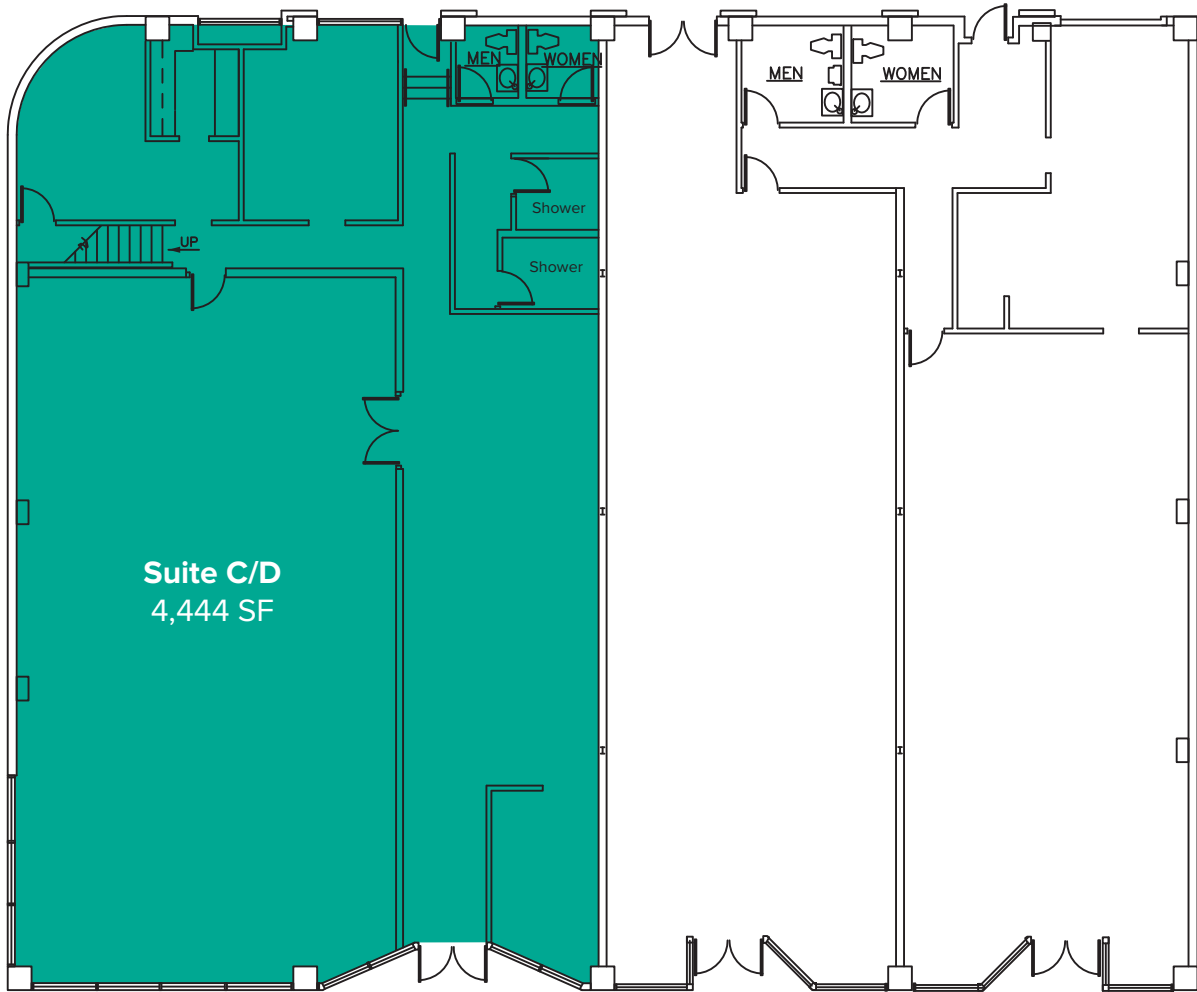

**2** MEZZANINE FLOOR PLAN

**1** MAIN FLOOR PLAN

**120 PARK LANE**  
 120 PARK LANE  
 KIRKLAND, WA 98033