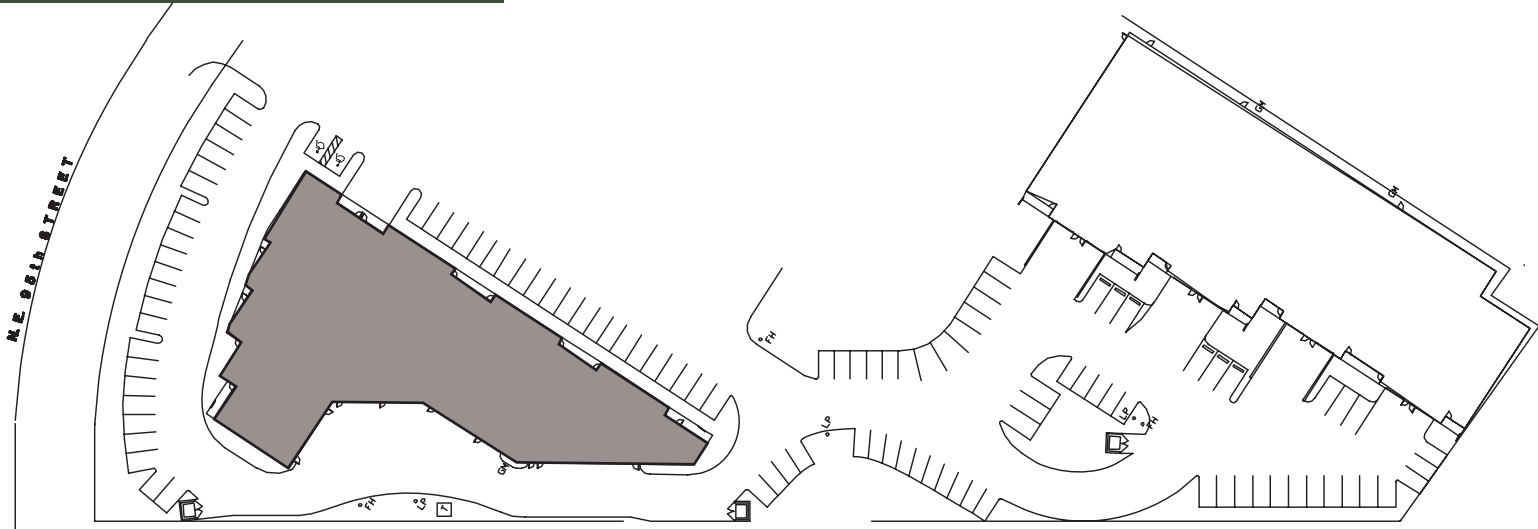

SITE PLAN

BURLINGTON NORTHERN RAILROAD

WILLOWS ROAD

Rosen~Harbottle Commercial Real Estate | P.O. Box 5003 Bellevue, WA 98009-5003
phone: (425) 454-3030 fax: (425) 454-6705 | www.rosenharbottle.com

The information provided has been obtained from sources believed reliable. While we do not doubt its accuracy, we have not verified and make no guarantee, warranty or representation about it. It is your sole responsibility to independently confirm its accuracy and completeness.