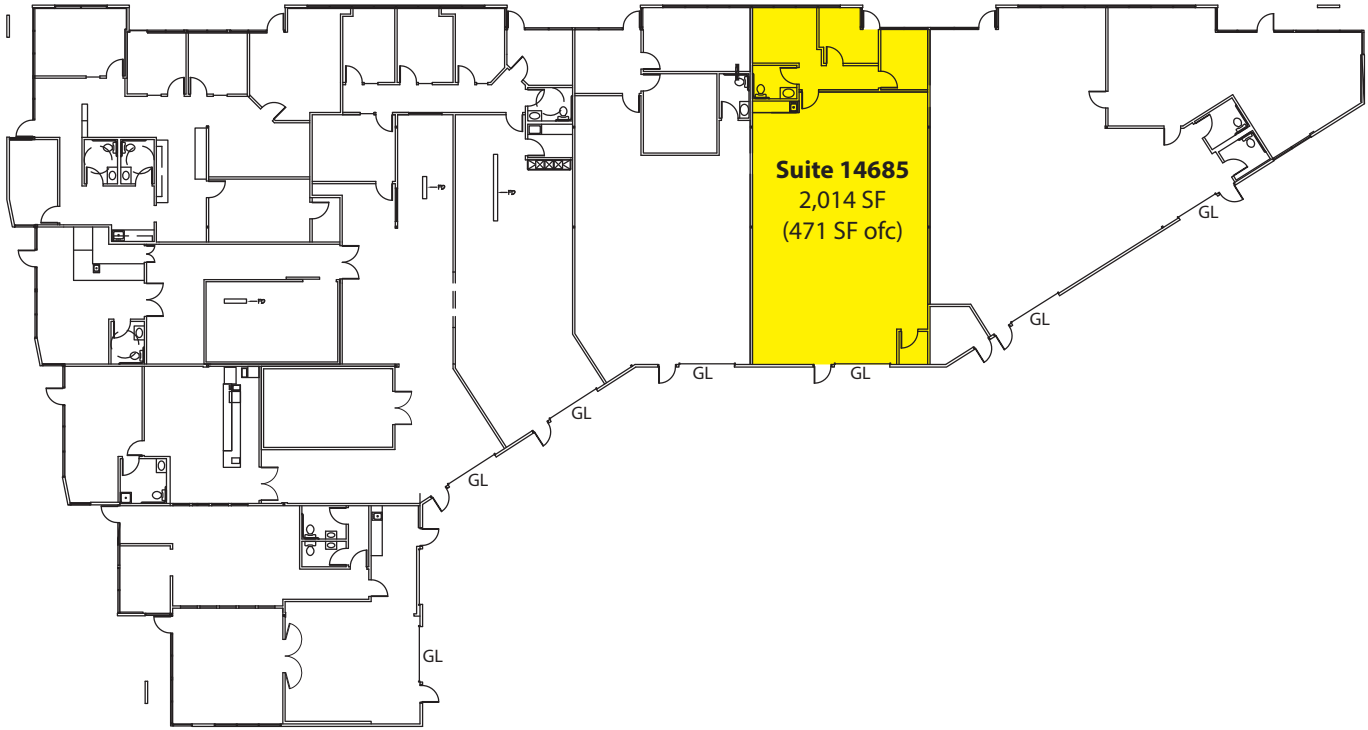

QUAD 95

14671 & 14799 NE 95th Street, Redmond, WA 98052

BUILDING B - FLOOR PLAN