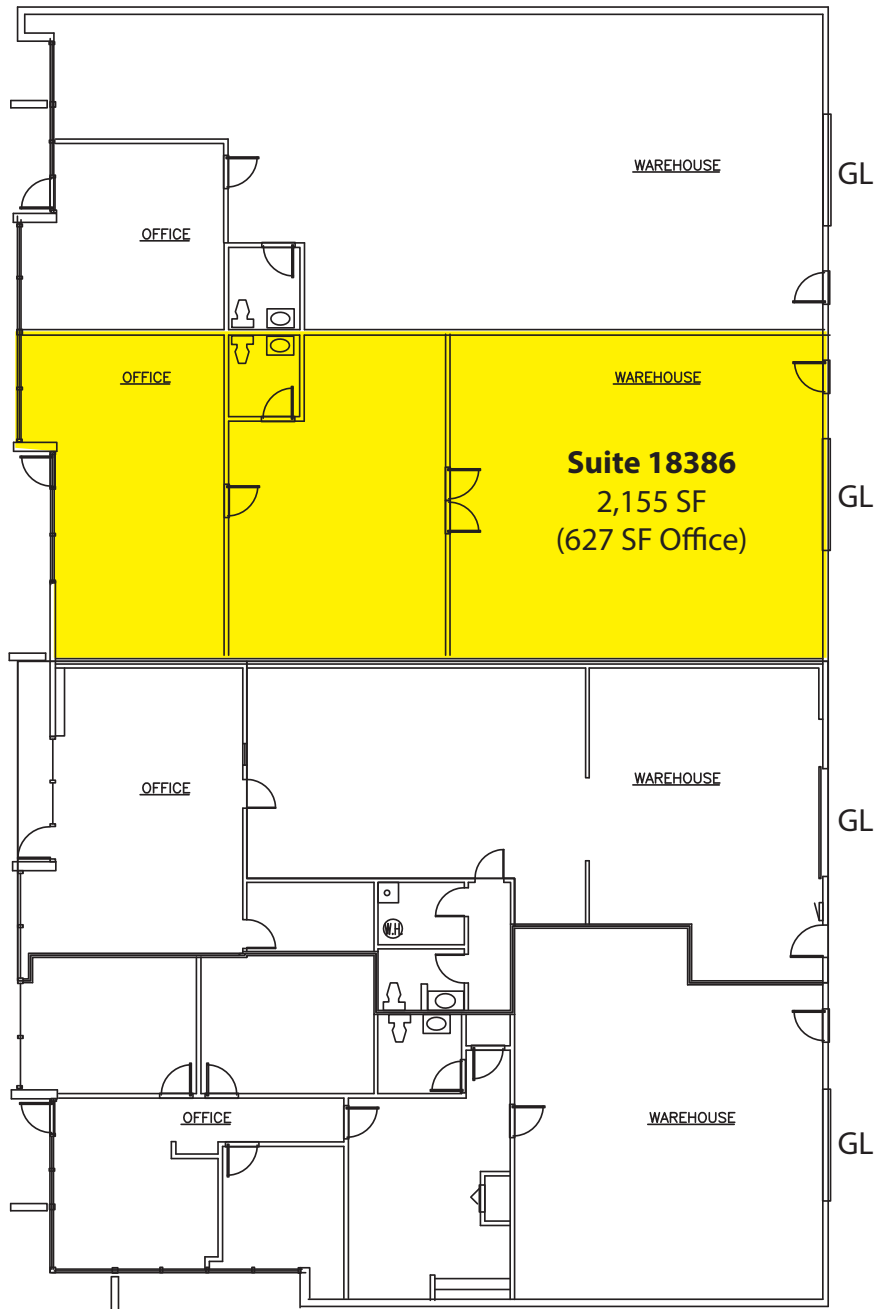

EASTLAKE BUSINESS PARK

18336-18398 Redmond-Fall City Road, Redmond, WA 98052

SPACE AVAILABLE

Rosen~Harbottle Commercial Real Estate | P.O. Box 5003 Bellevue, WA 98009-5003
phone: (425) 454-3030 fax: (425) 454-6705 | www.rosenharbottle.com

The information provided has been obtained from sources believed reliable. While we do not doubt its accuracy, we have not verified and make no guarantee, warranty or representation about it. It is your sole responsibility to independently confirm its accuracy and completeness.