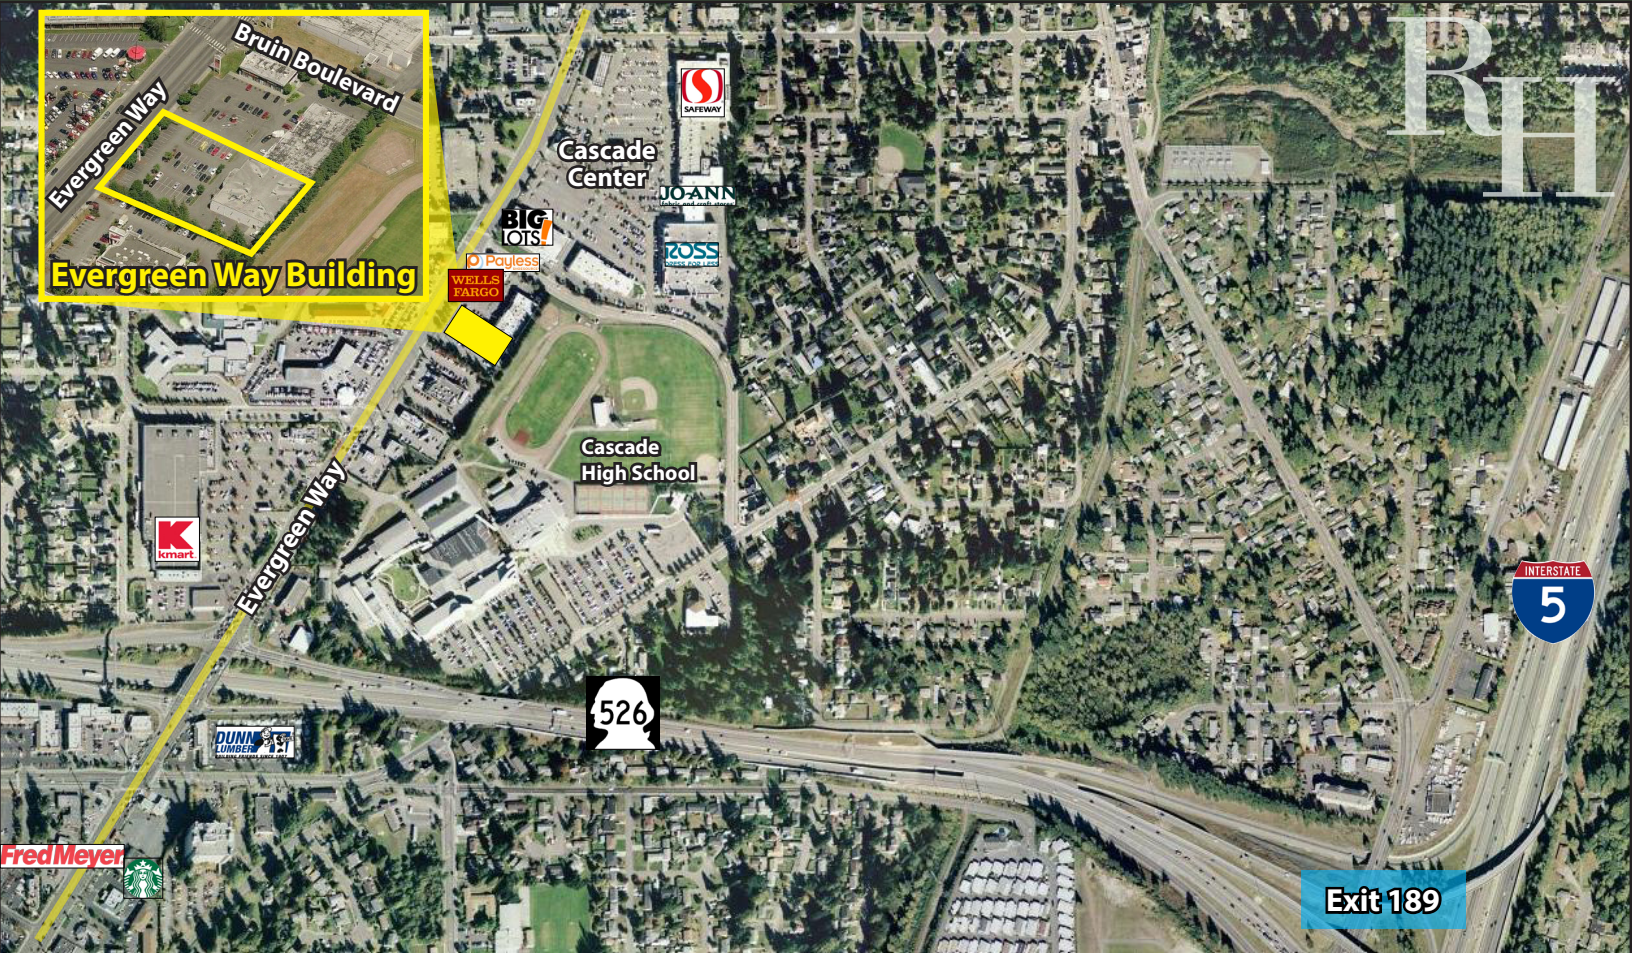

RODDA PAINT BUILDING

7825 Evergreen Way, Everett, WA 98208

For more information, contact:

**ROSEN~HARBOTTLE
COMMERCIAL REAL ESTATE**

Grant Rubenstein

(425) 289-2220

grant@rosenharbottle.com

Mimi Rosen

(425) 289-2217

mimi@rosenharbottle.com

www.rosenharbottle.com

Rosen~Harbottle Commercial Real Estate | P.O. Box 5003 Bellevue, WA 98009-5003
phone: (425) 454-3030 fax: (425) 454-6705 | www.rosenharbottle.com

The information provided has been obtained from sources believed reliable. While we do not doubt its accuracy, we have not verified and make no guarantee, warranty or representation about it. It is your sole responsibility to independently confirm its accuracy and completeness.