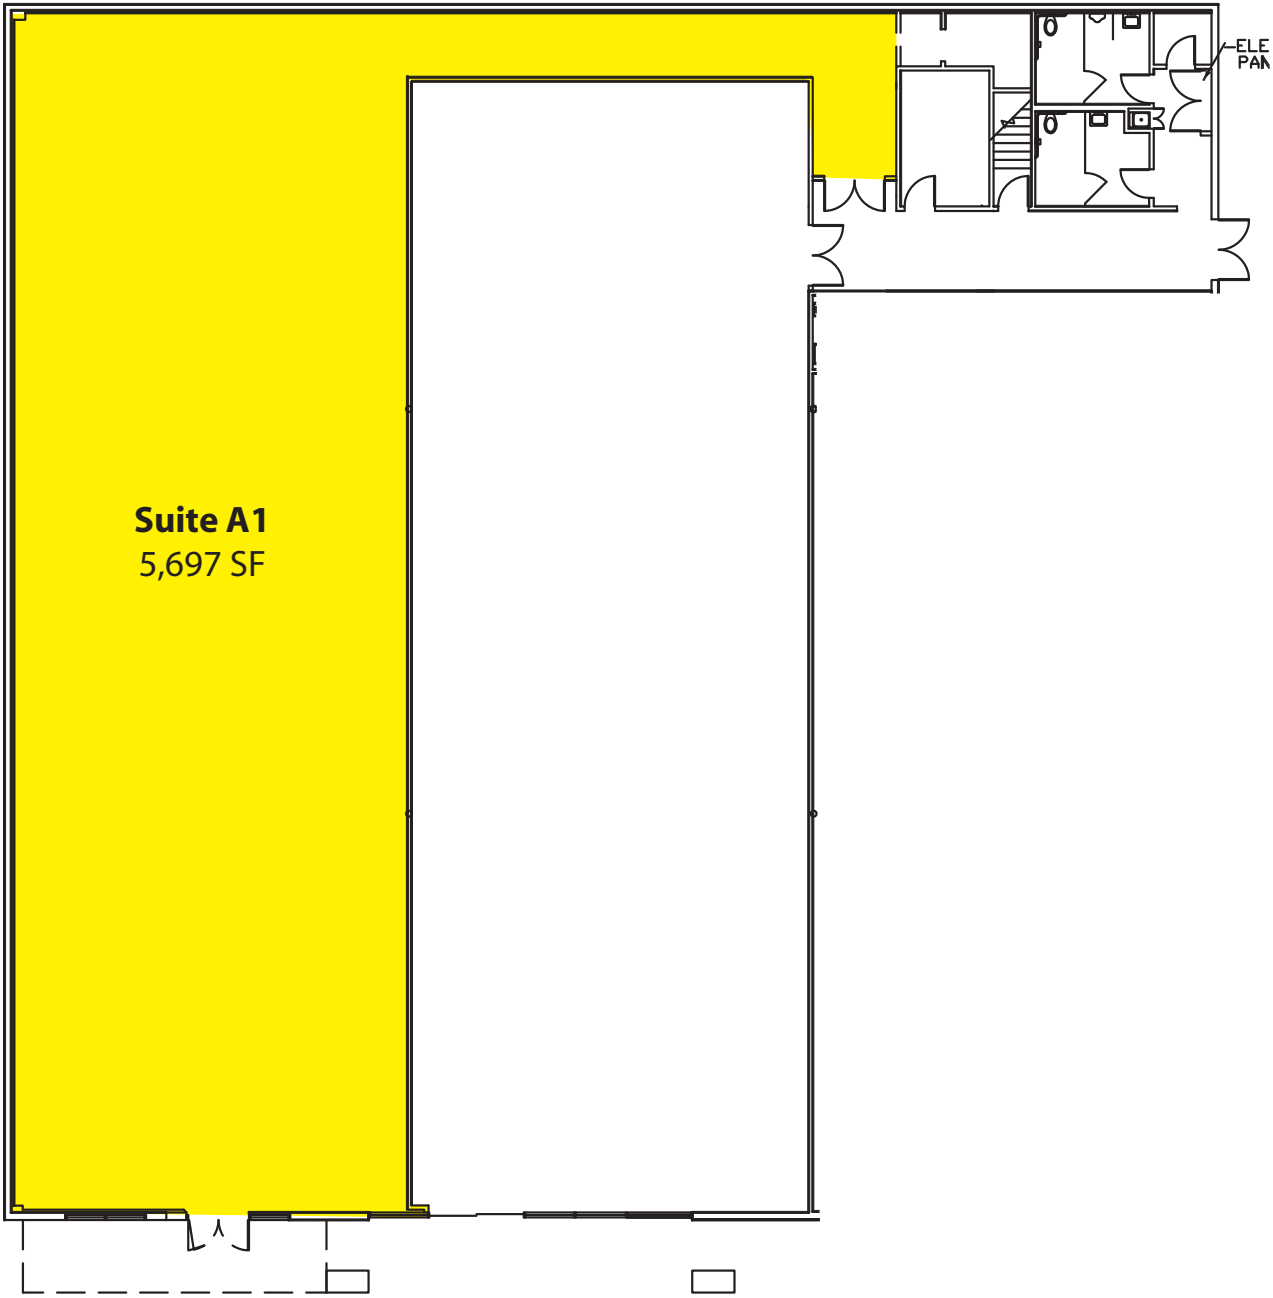

RODDA PAINT BUILDING

7825 Evergreen Way, Everett, WA 98208

Evergreen Way

Rosen~Harbottle Commercial Real Estate | P.O. Box 5003 Bellevue, WA 98009-5003
phone: (425) 454-3030 fax: (425) 454-6705 | www.rosenharbottle.com

The information provided has been obtained from sources believed reliable. While we do not doubt its accuracy, we have not verified and make no guarantee, warranty or representation about it. It is your sole responsibility to independently confirm its accuracy and completeness.