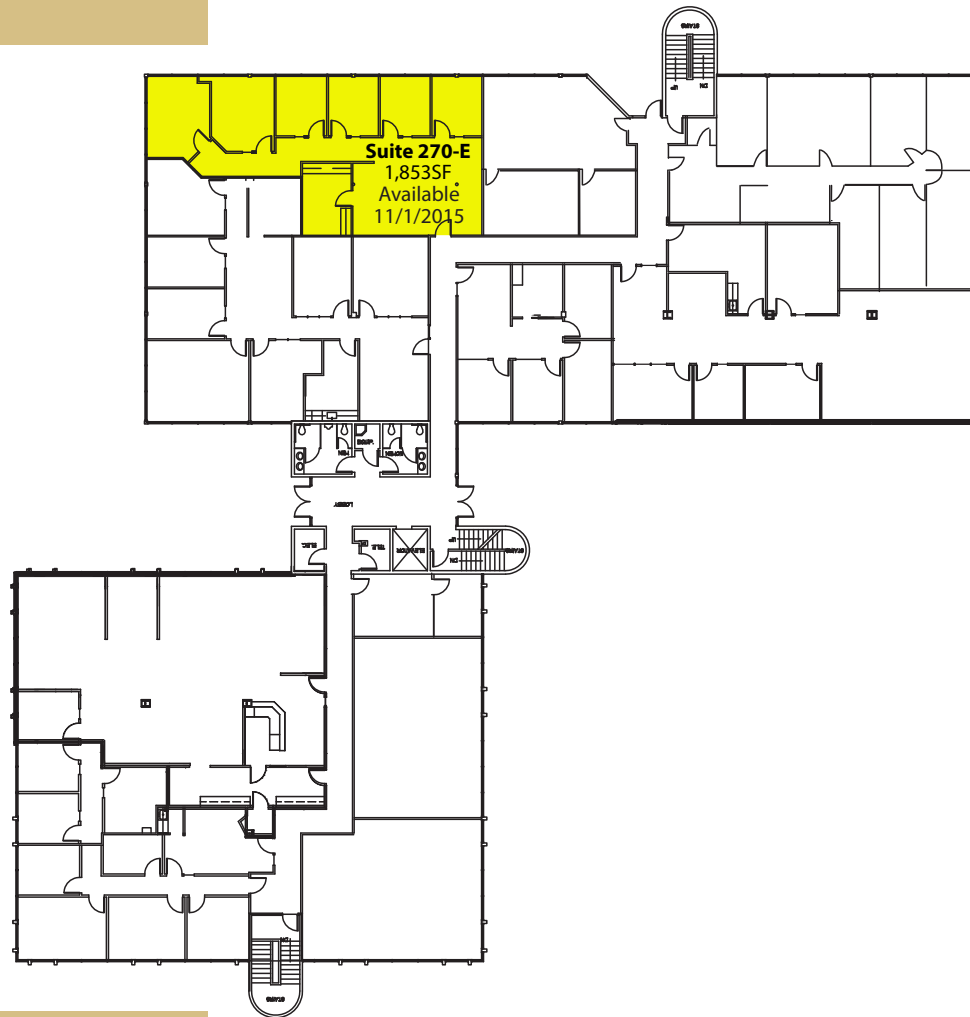

Park Heights Building

1800 112TH AVENUE NE, BELLEVUE, WA 98004

SECOND FLOOR

THIRD FLOOR