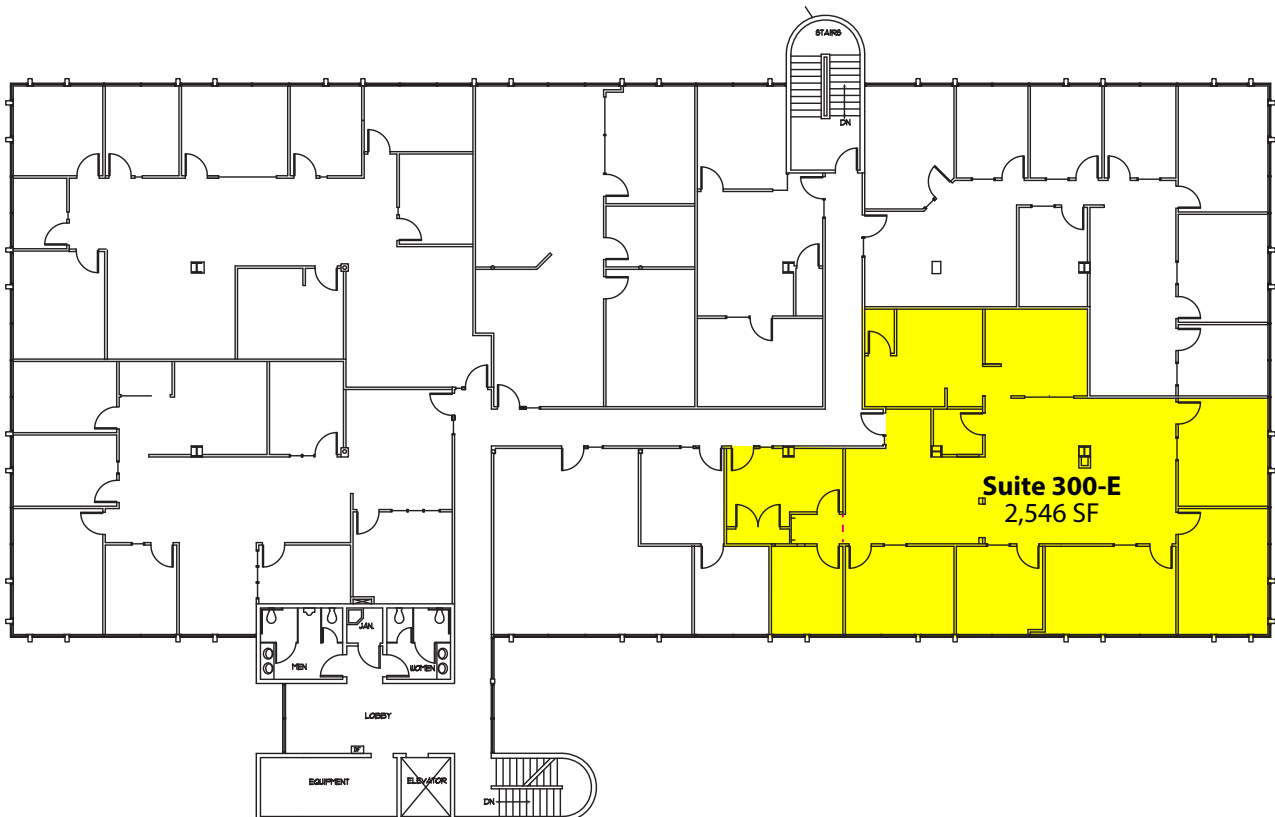

Park Heights Building

1800 112TH AVENUE NE, BELLEVUE, WA 98004

THIRD FLOOR

Suite	Square Feet	Available
300-E	2,927	3/1/2017

Rosen~Harbottle Commercial Real Estate | P.O. Box 5003 Bellevue, WA 98009-5003
phone: (425) 454-3030 fax: (425) 454-6705 | www.rosenharbottle.com

The information provided has been obtained from sources believed reliable. While we do not doubt its accuracy, we have not verified and make no guarantee, warranty or representation about it. It is your sole responsibility to independently confirm its accuracy and completeness.