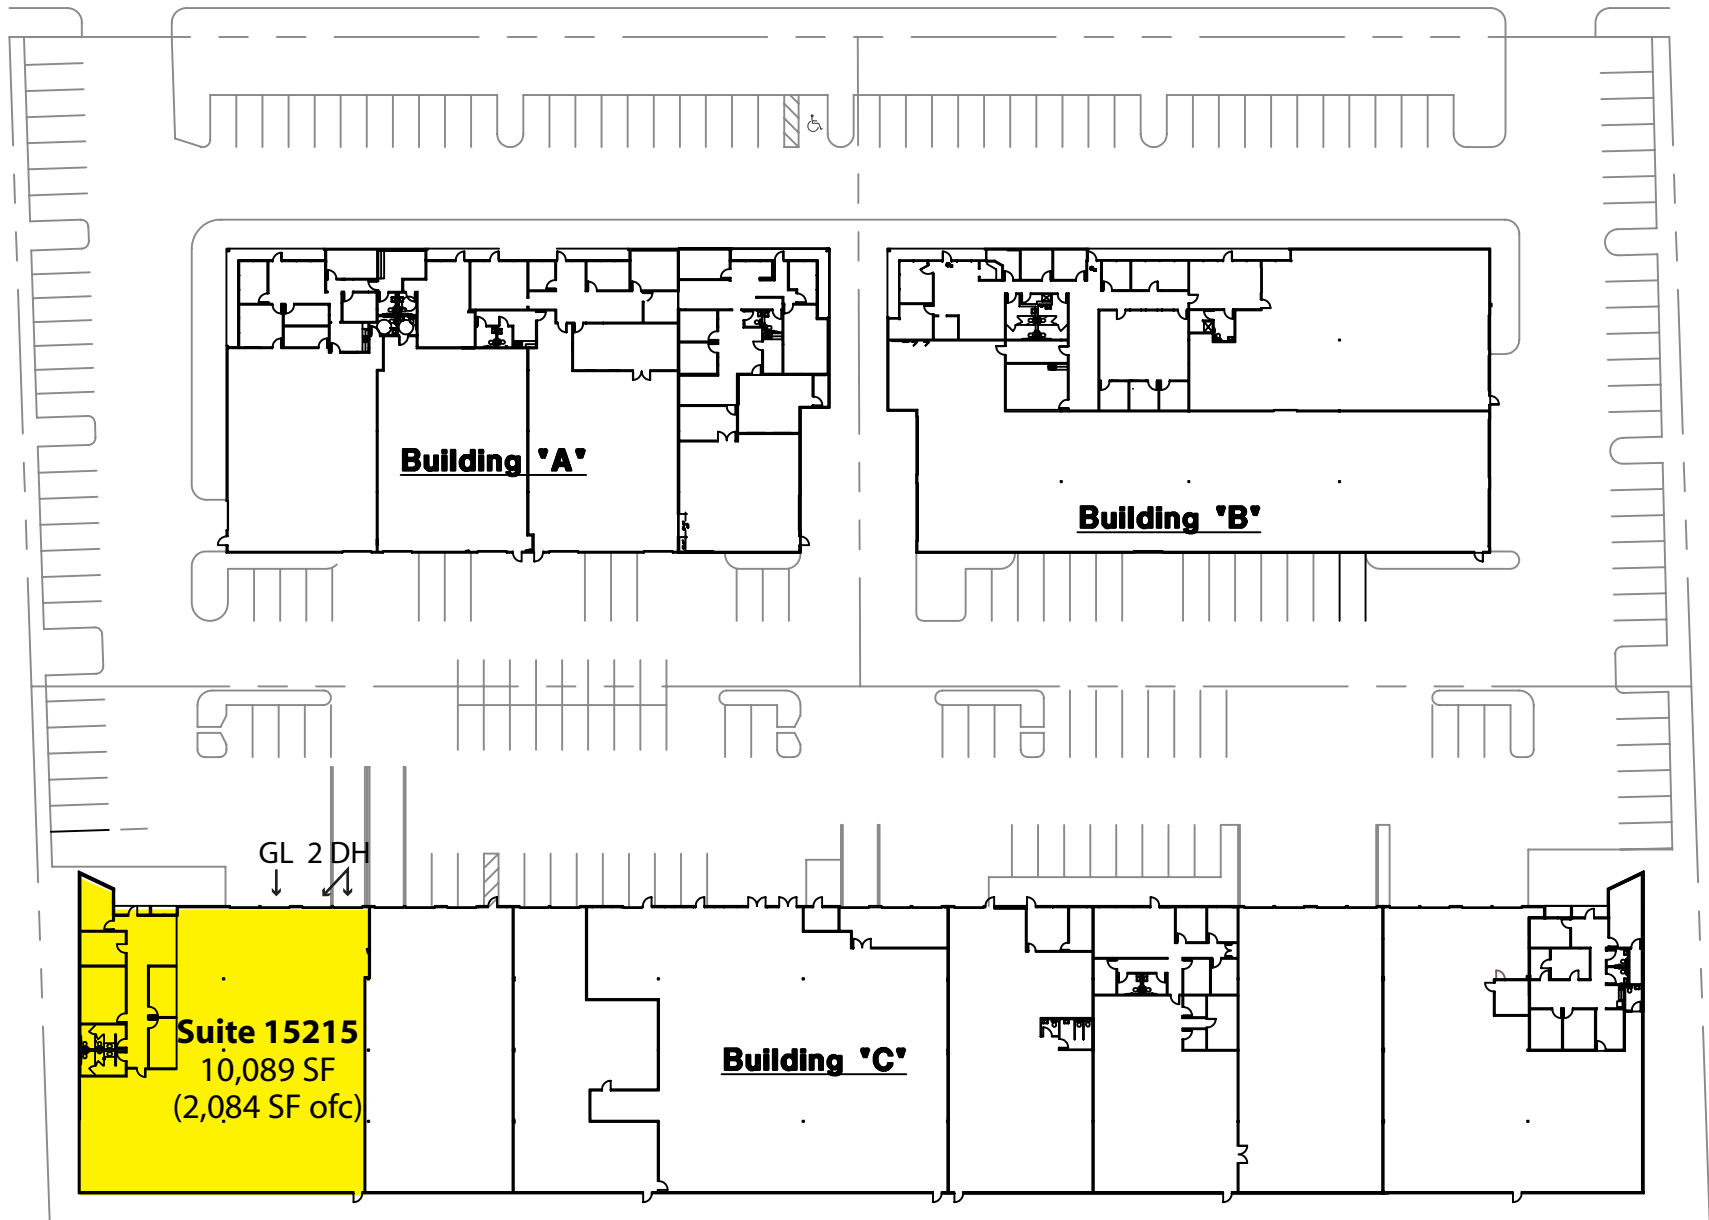

NE 95th Street

WILLOWS PARK I & II

15205 - 15235 NE 95th Street | Redmond, WA

RH | ROSEN
HARBOTTLE
COMMERCIAL REAL ESTATE