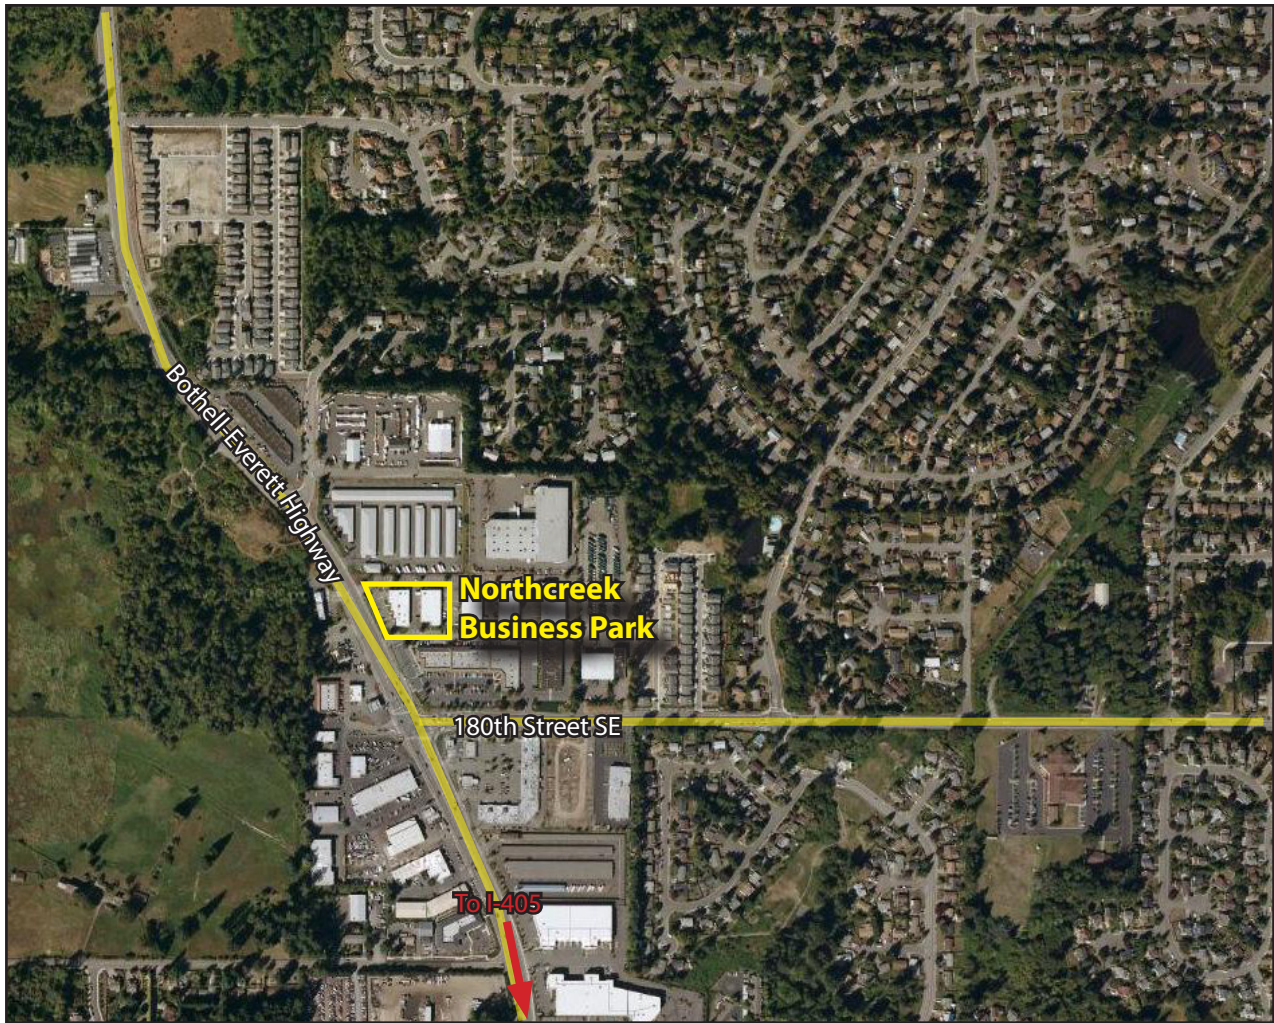

NORTHCREEK BUSINESS PARK

17901 Bothell-Everett Highway, Bothell, WA 98012

For more information, contact:

ROSEN~HARBOTTLE COMMERCIAL REAL ESTATE

Brian Stewart
(425) 289-2222

brians@rosenharbottle.com

Connor Feuerberg
(425) 279-7943

connor@rosenharbottle.com

www.rosenharbottle.com

Rosen~Harbottle Commercial Real Estate | P.O. Box 5003 Bellevue, WA 98009-5003
phone: (425) 454-3030 fax: (425) 454-6705 | www.rosenharbottle.com

The information provided has been obtained from sources believed reliable. While we do not doubt its accuracy, we have not verified and make no guarantee, warranty or representation about it. It is your sole responsibility to independently confirm its accuracy and completeness.