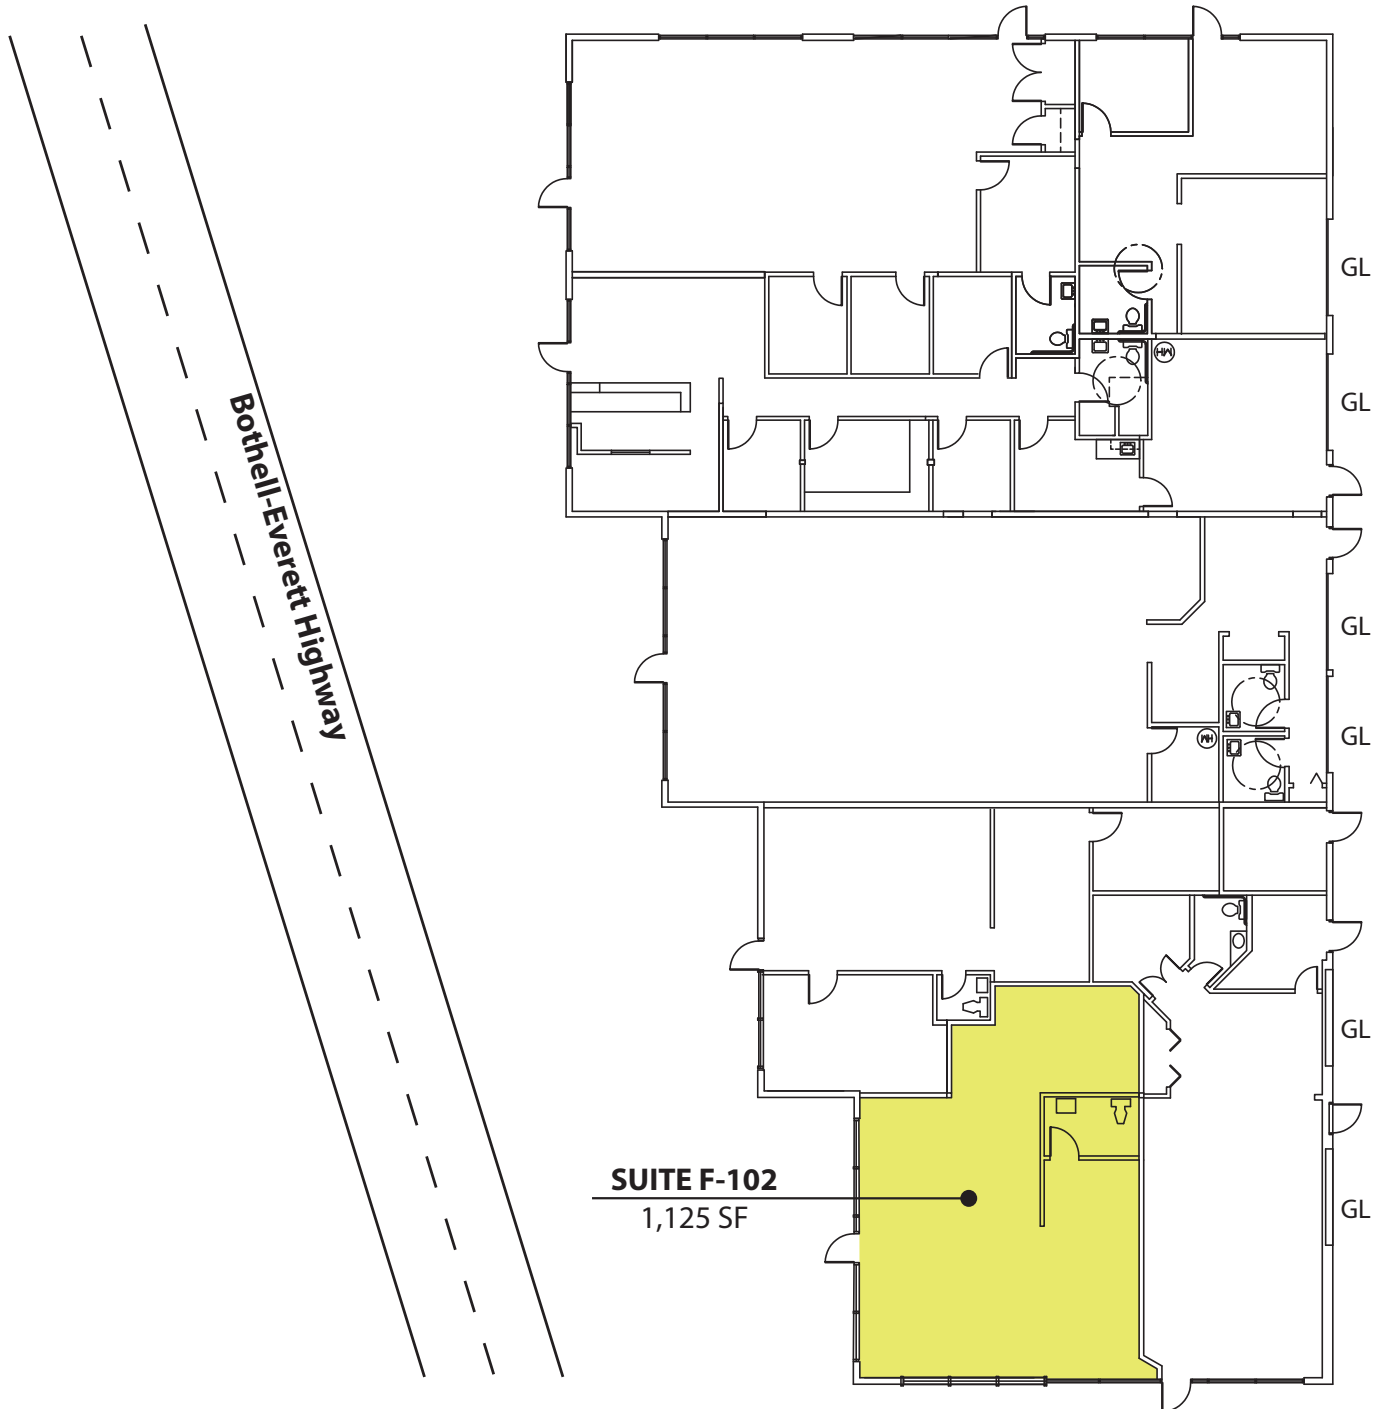

NORTHCREEK BUSINESS PARK

17901 Bothell-Everett Highway, Bothell, WA 98012

Available Space

Suite	Square Footage	Rent	Available
F-102	1,125 SF	\$21.00/SF, NNN	3/1/2019

Rosen~Harbottle Commercial Real Estate | P.O. Box 5003 Bellevue, WA 98009-5003
phone: (425) 454-3030 fax: (425) 454-6705 | www.rosenharbottle.com