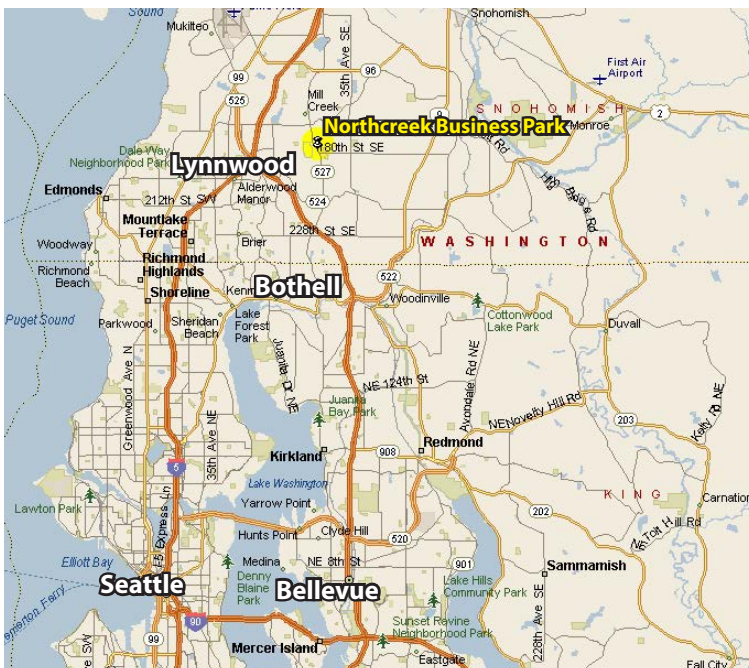

NORTHCREEK BUSINESS PARK

17901 Bothell-Everett Highway, Bothell, WA 98012

For more information, contact:

ROSEN~HARBOTTLE COMMERCIAL REAL ESTATE

Brian Stewart
(425) 289-2222

brians@rosenharbottle.com

Connor Feuerberg
(425) 279-7943

connor@rosenharbottle.com

www.rosenharbottle.com

Rosen~Harbottle Commercial Real Estate | P.O. Box 5003 Bellevue, WA 98009-5003
phone: (425) 454-3030 fax: (425) 454-6705 | www.rosenharbottle.com

The information provided has been obtained from sources believed reliable. While we do not doubt its accuracy, we have not verified and make no guarantee, warranty or representation about it. It is your sole responsibility to independently confirm its accuracy and completeness.