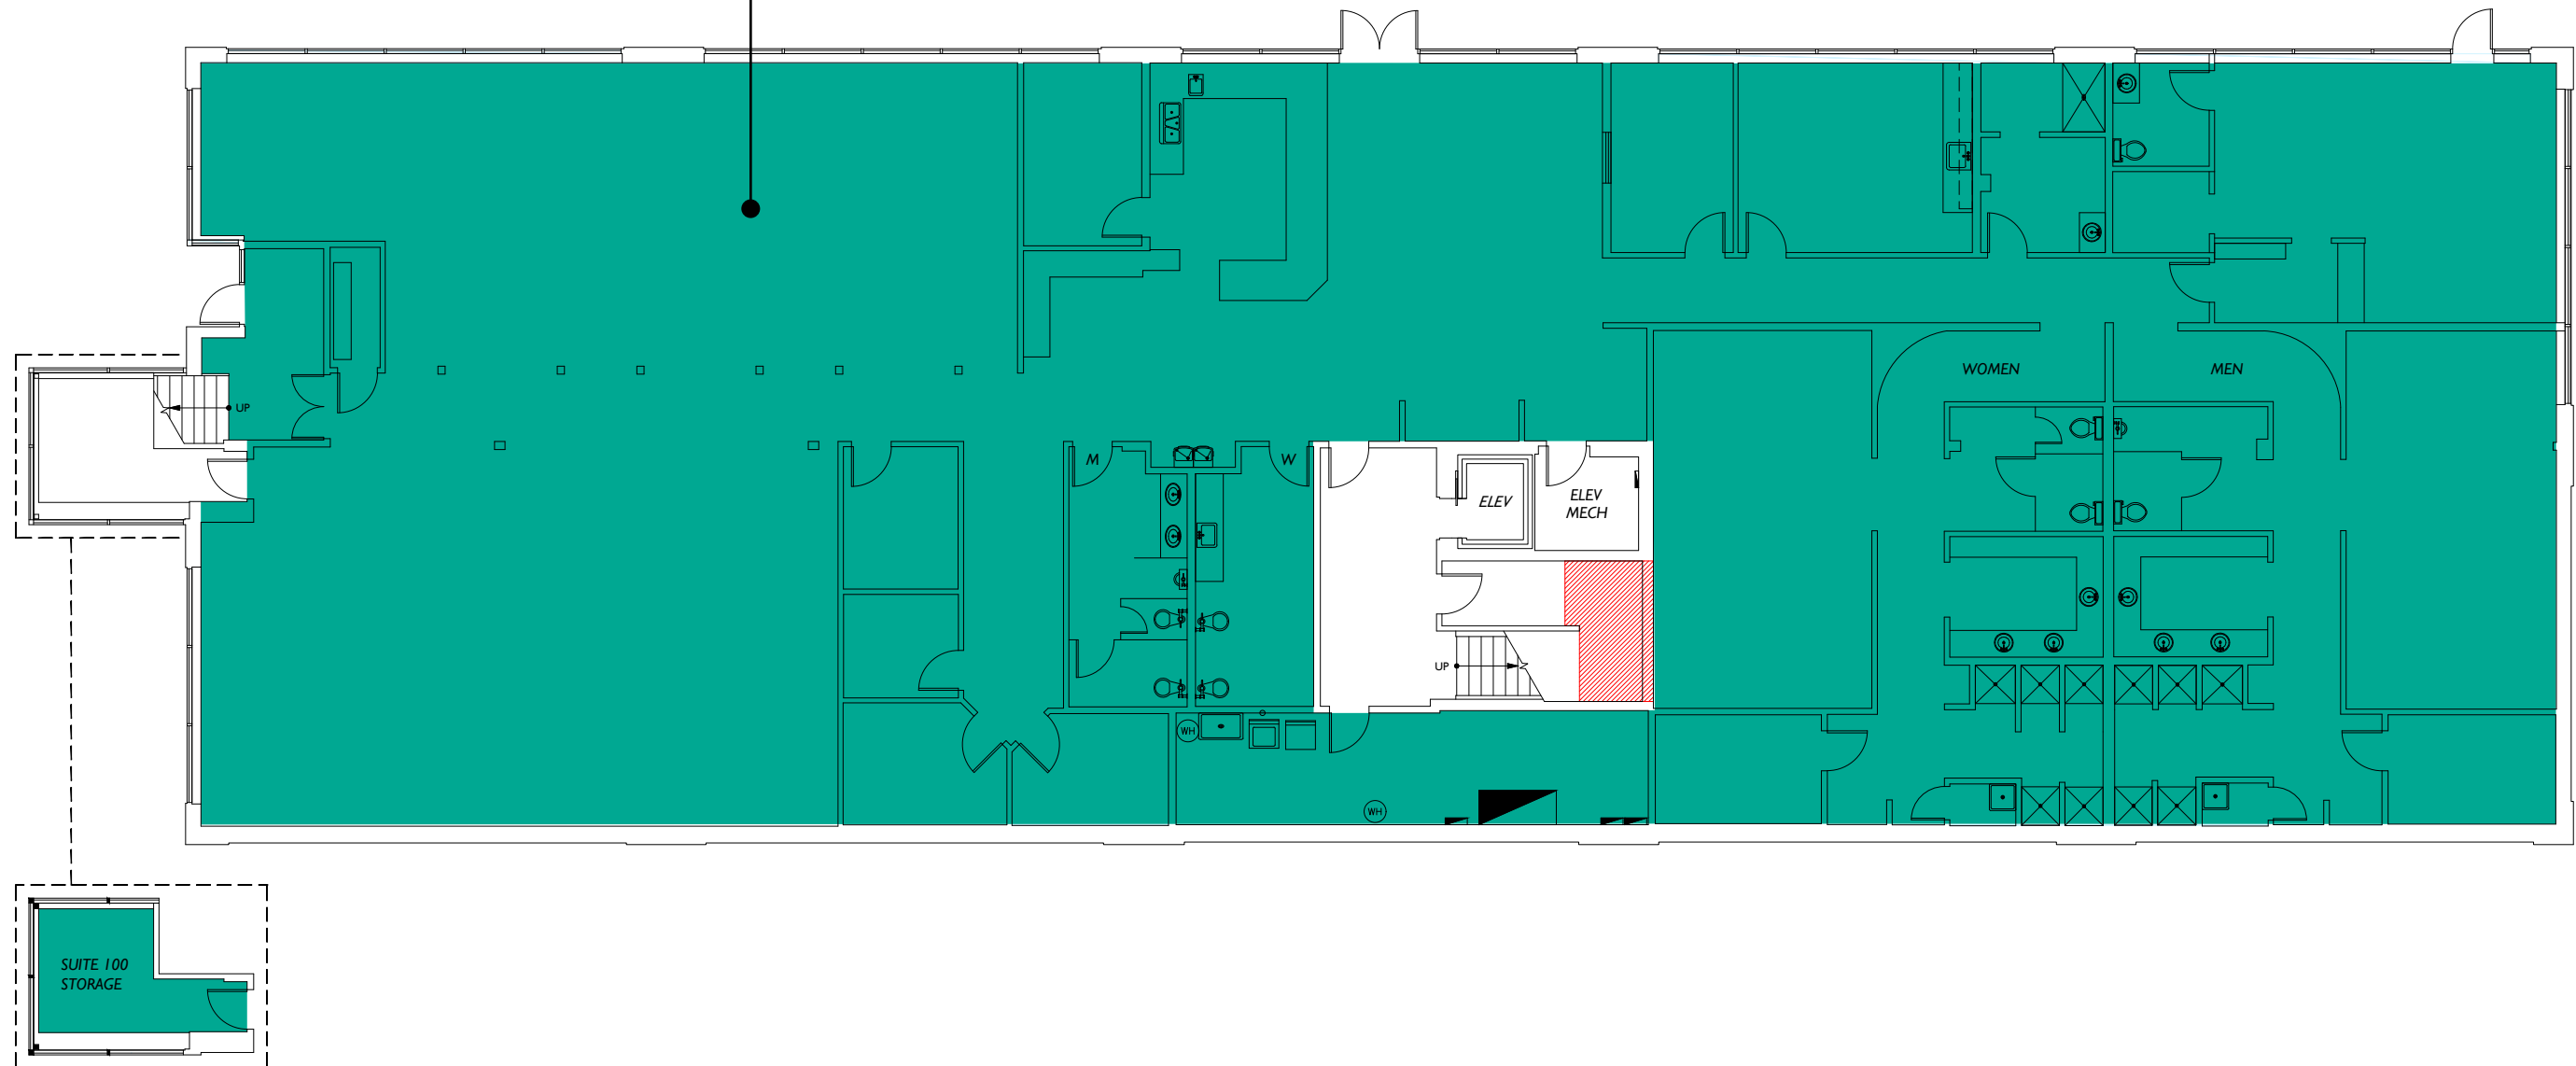

**Suite 100**  
10,862 SF

**RAINIER PROFESSIONAL PLAZA - First Floor**  
18209 SR-410, Bonney Lake, WA 98391

*Parking*

**ROSEN HARBOTTLE**  
COMMERCIAL REAL ESTATE

Lease Plan  
Floor