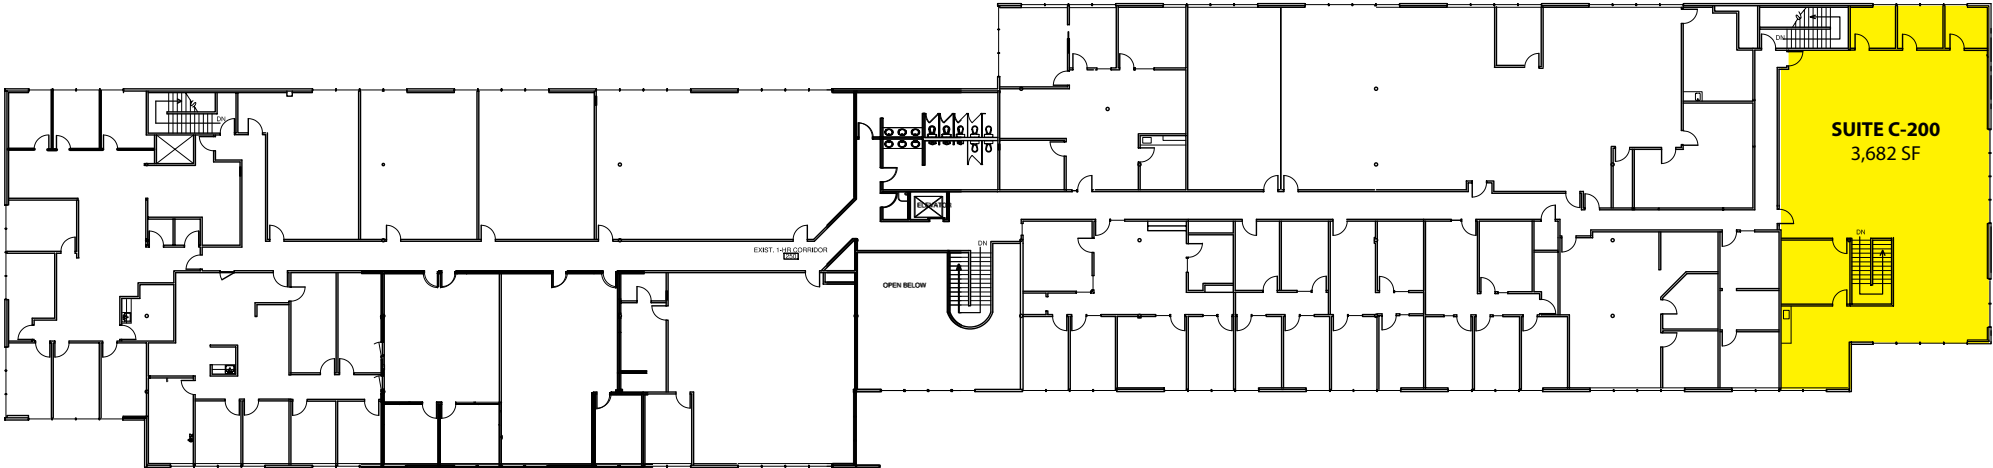

KENT BUSINESS CAMPUS

841 N Central Avenue, Kent, WA 98032

Building C - Second Floor

Building C - First Floor

Rosen-Harbottle Commercial Real Estate | P.O. Box 5003 Bellevue, WA 98009-5003
phone: (425) 454-3030 fax: (425) 454-6705 | www.rosenharbottle.com