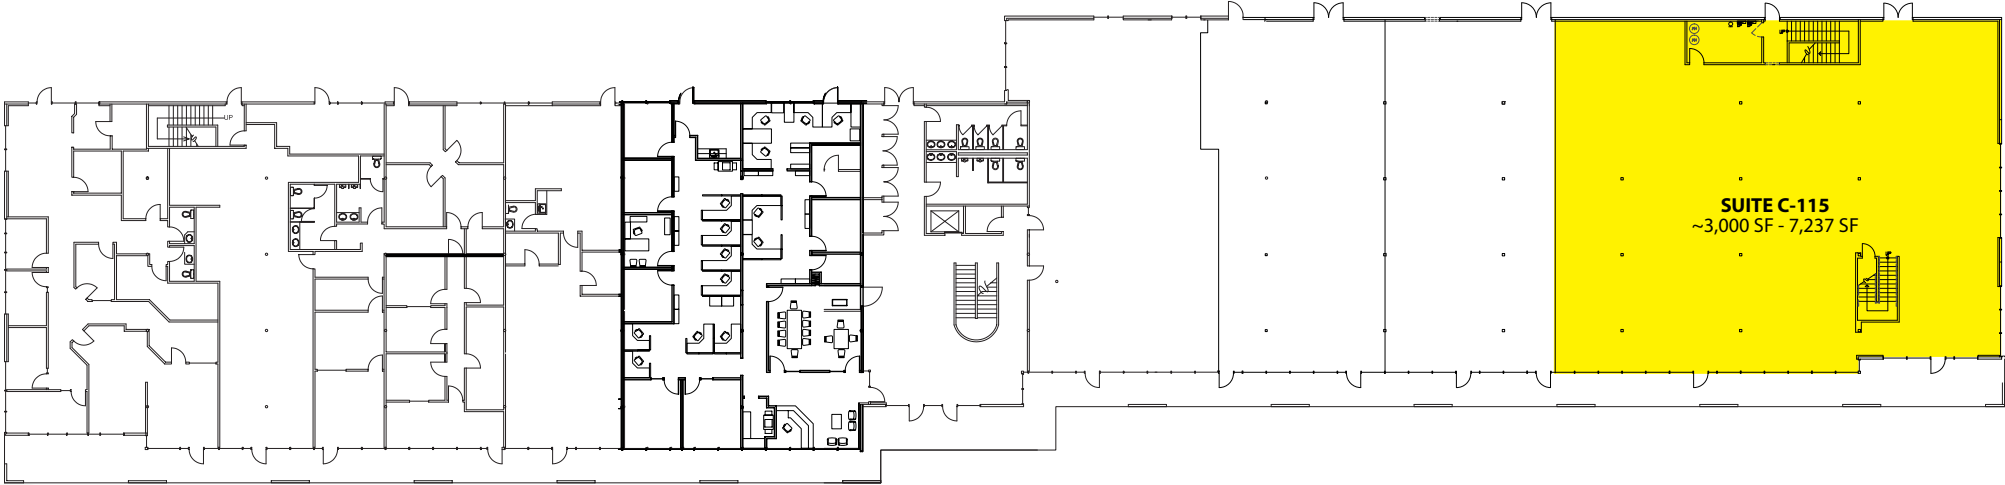

Building C - First Floor

Rosen-Harbottle Commercial Real Estate | P.O. Box 5003 Bellevue, WA 98009-5003
phone: (425) 454-3030 fax: (425) 454-6705 | www.rosenharbottle.com

The information provided has been obtained from sources believed reliable. While we do not doubt its accuracy, we have not verified and make no guarantee, warranty or representation about it. It is your sole responsibility to independently confirm its accuracy and completeness.