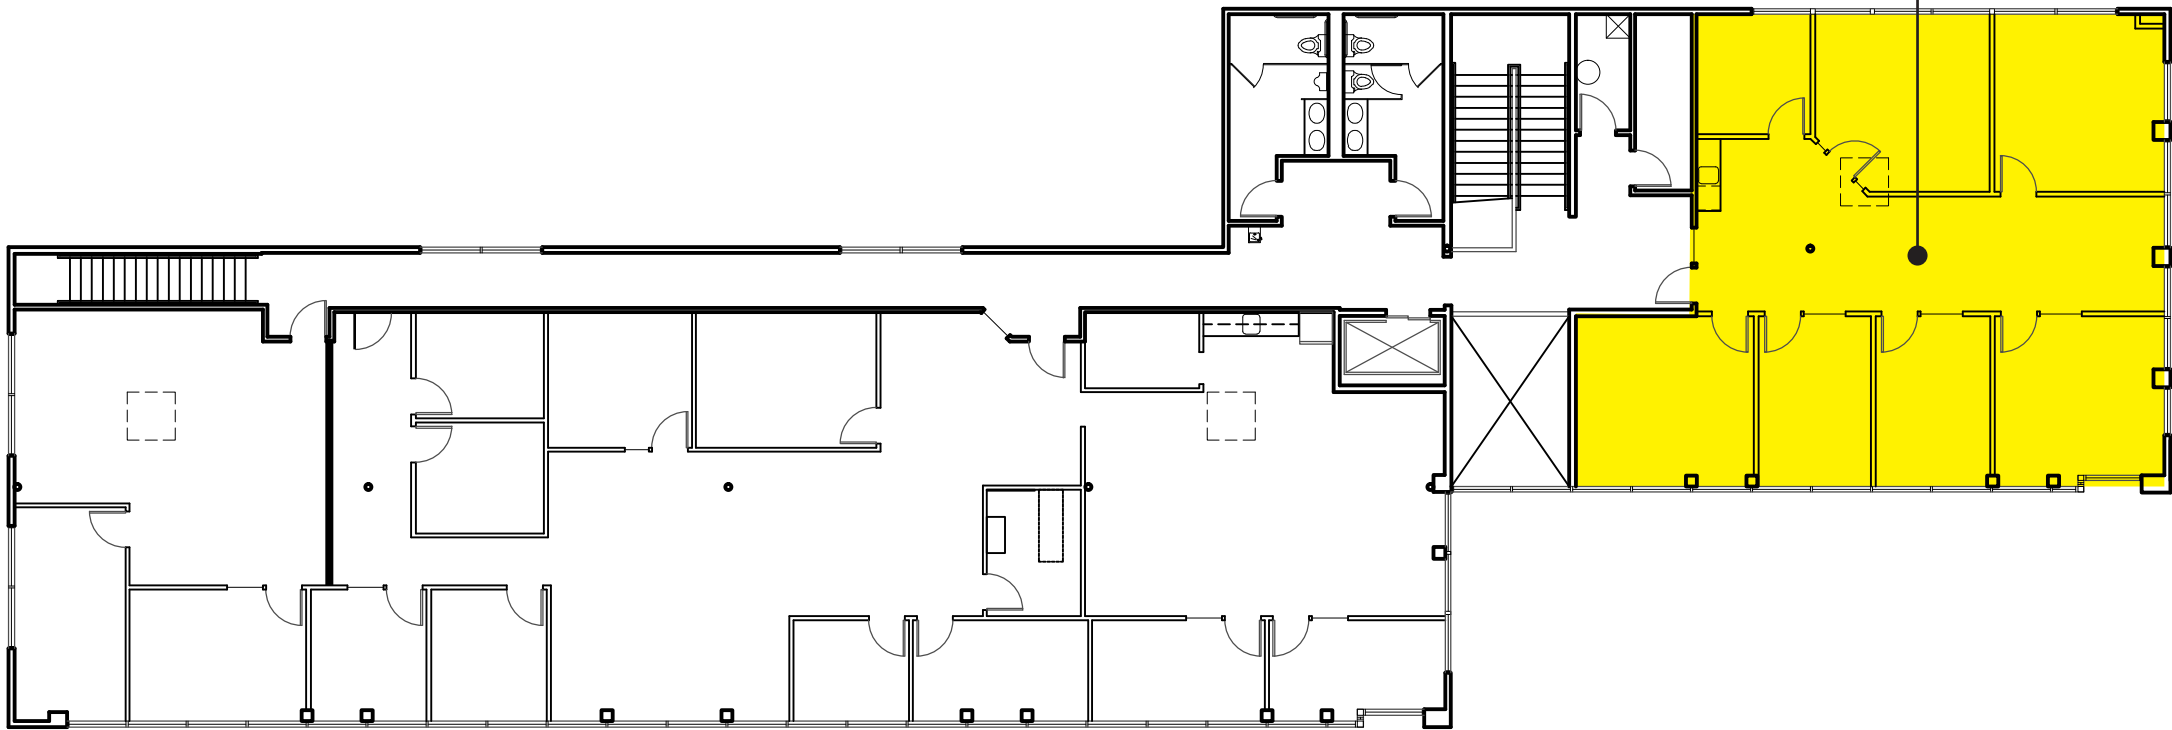

Suite 202
2,157 SF

RH North Creek Business Center - Building 1

Second Floor
11812 North Creek Parkway N, Bothell, WA 98011